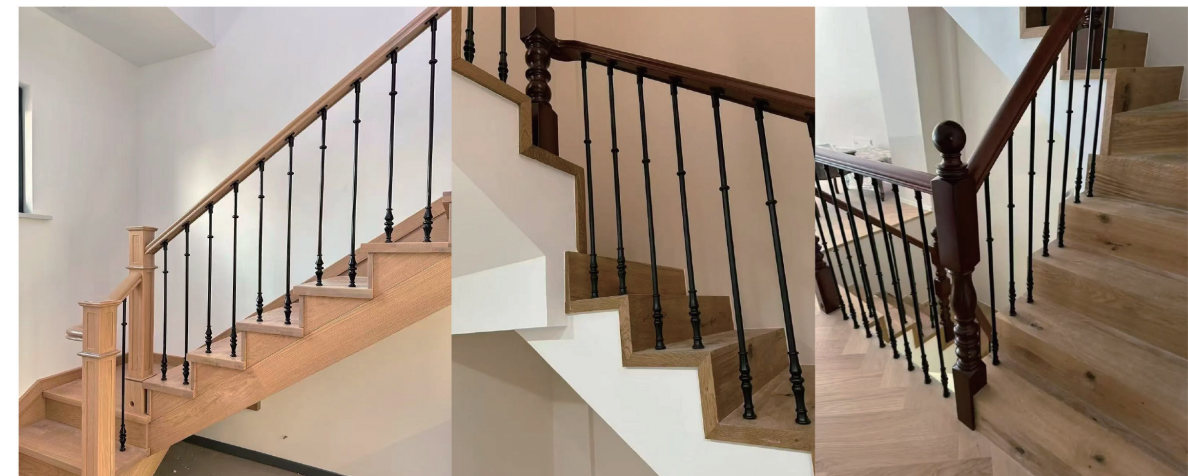

ALUMINUM MAGNESIUM COLUMN SERIES

ALUMINUM MAGNESIUM COLUMN SERIES

Al-Mg Alloy Post - Black Aluminum Square Gold Cap Series

Al-Magnesium Column - Gourd Shape Post Series