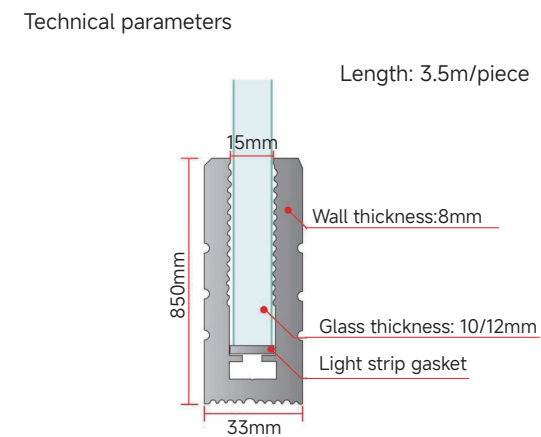

NO.12 TRENCH