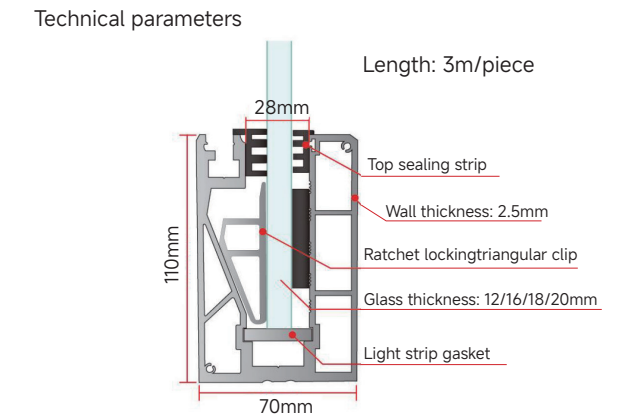

Brushed Gold

Brushed Silver

Technical parameters

Thickness: 1.2mm
 Length: 4m
 Applicable: 10-16mm glass

All dimensions are manually measured with minor deviations, please take the actual item as standard.

Accessories

BM-YM50-1
Decorative cover against the wall

BM-YM50-2
Sealing parts

BM-YM50-3
Direct connector

BM-YM50-7
90 degree flat bending

BM-YM50-8
Universal Bend

STAIRCASE FLOOR/BOTTOM GROOVE SERIES

STAIRCASE FLOOR/BOTTOM GROOVE SERIES

NO.1 TRENCH

NO.3 TRENCH

NO.2 TRENCH

NO.4 TRENCH

STAIRCASE FLOOR/BOTTOM GROOVE SERIES

STAIRCASE FLOOR/BOTTOM GROOVE SERIES

NO.5 TRENCH

Technical parameters