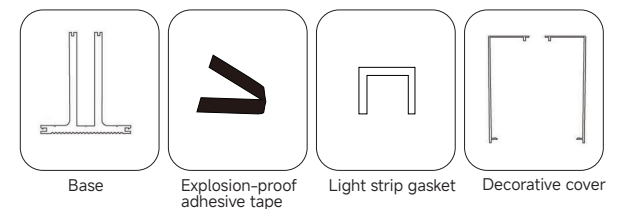

Technical parameters

Accessories

Length: 3.6 meters per piece

NO.10 TRENCH

Technical parameters

Accessories

Length: 3m/piece

STAIRCASE FLOOR/BOTTOM GROOVE SERIES