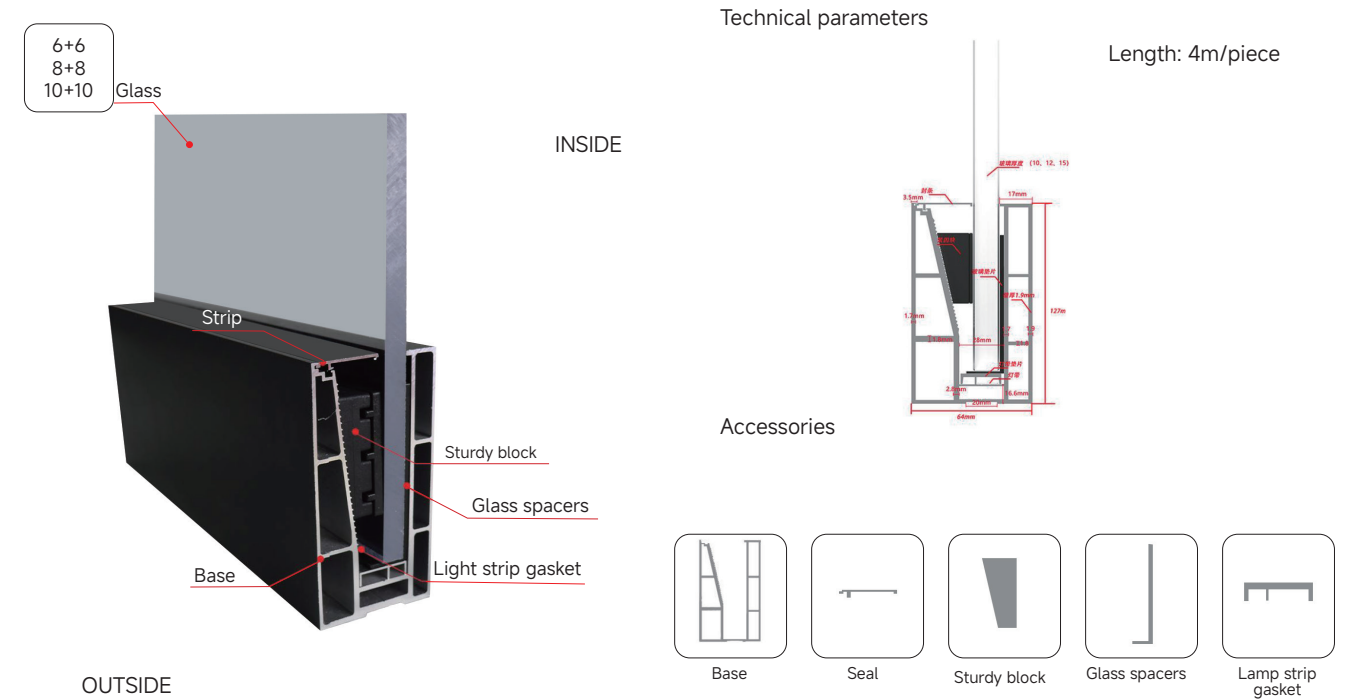

NO.18 TRENCH

NO.20 TRENCH

STAIRCASE FLOOR/BOTTOM GROOVE SERIES

STAIRCASE FLOOR/BOTTOM GROOVE SERIES

NO.21 TRENCH

NO.23 TRENCH

NO.22 TRENCH

NO.24 TRENCH

STAIRCASE FLOOR/BOTTOM GROOVE SERIES

GLASS FIXING CLIP SERIES

NO.27 TRENCH

Pool clip

Material: stainless steel
 height: 160mm, 200mm
 Finish: Matte black, black titanium, titanium gold, rose gold, brushed, white, gray, coffee