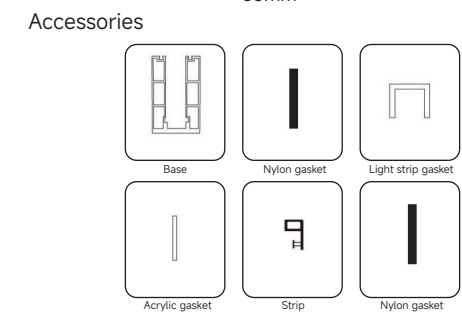

Accessories

BM-YM50-1
Decorative cover against the wall

BM-YM50-2
Sealing parts

BM-YM50-3
Direct connector

BM-YM50-7
90 degree flat bending

BM-YM50-8
Universal Bend

STAIRCASE FLOOR/BOTTOM GROOVE SERIES

STAIRCASE FLOOR/BOTTOM GROOVE SERIES

NO.1 TRENCH

NO.3 TRENCH

NO.2 TRENCH

NO.4 TRENCH

STAIRCASE FLOOR/BOTTOM GROOVE SERIES

STAIRCASE FLOOR/BOTTOM GROOVE SERIES

NO.5 TRENCH

Technical parameters

Accessories

NO.7 TRENCH

Technical parameters

Accessories

NO.6 TRENCH

Technical parameters

Accessories

NO.8 TRENCH