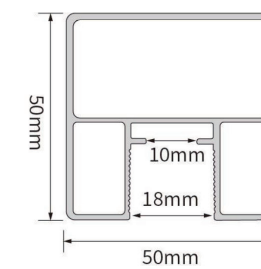

Technical parameters

Thickness: 1.2mm
Length: 4m
Applicable: 10-16mm glass

All dimensions are manually measured with minor deviations, please take the actual item as standard.