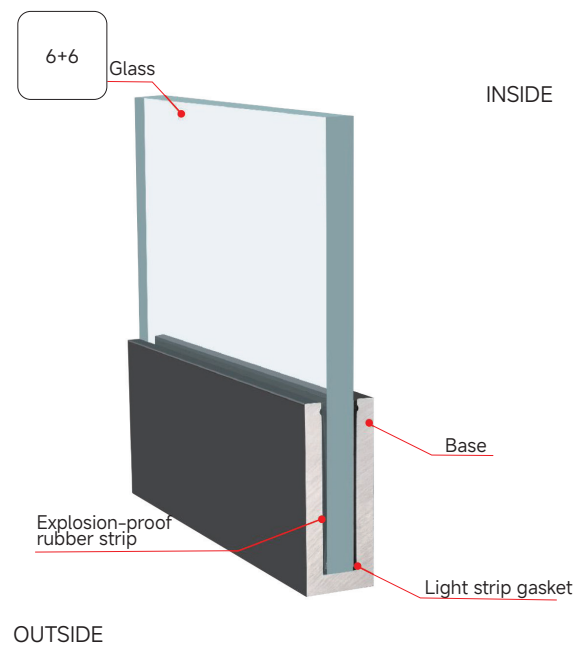

STAIRCASE FLOOR/BOTTOM GROOVE SERIES

STAIRCASE FLOOR/BOTTOM GROOVE SERIES

NO.1 TRENCH