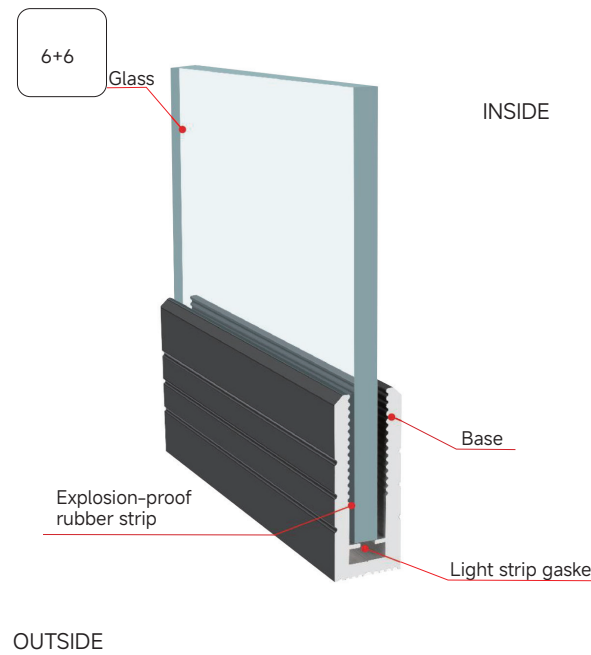

NO.12 TRENCH