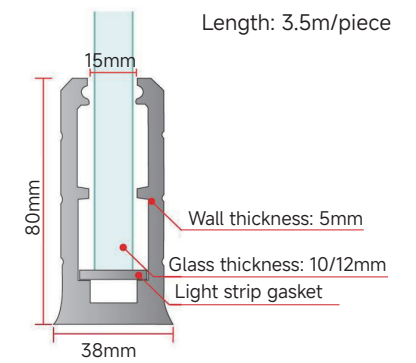

Technical parameters

Accessories