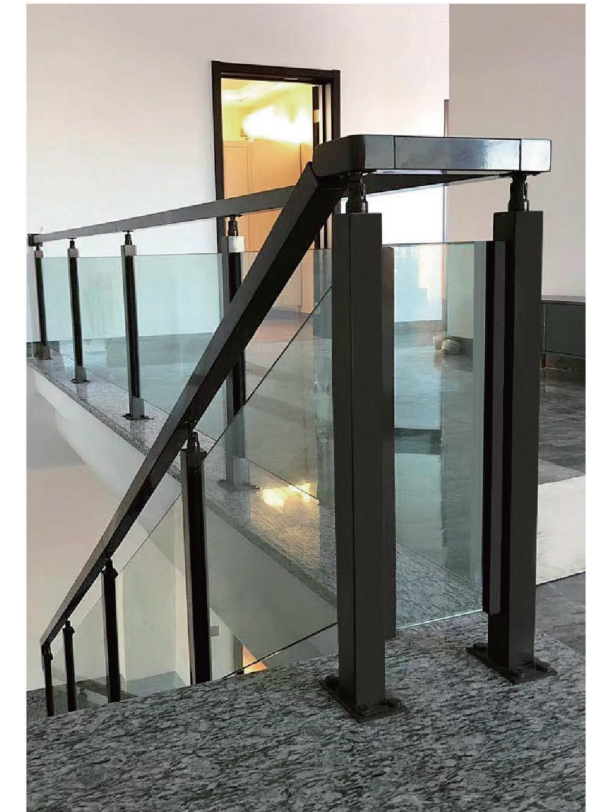

Aluminum alloy pool clip

STAIRCASE FLOOR/BOTTOM GROOVE SERIES

Aluminium Inner Groove Platform Post

Size: 50x50
Material: Aluminum material
Height: 850-1050mm
Finish: Sand black, dark gray, coffee color

50 Column Platform Handrail

ALUMINUM ALLOY STUD COLUMN SERIES

Aluminium Inner Groove Platform Post

Size: 40x60
Material: Aluminum material
Height: 850-1050mm
Finish: Sand black, dark gray, coffee color

ALUMINUM ALLOY STUD COLUMN SERIES

Aluminum alloy inner groove platform upright column

Size: 50x50
Material: Aluminum material
Height: 850-1050mm
Finish: Sand black, dark gray, coffee color

ALUMINUM ALLOY AND STAINLESS STEEL SLOT COLUMN SERIES