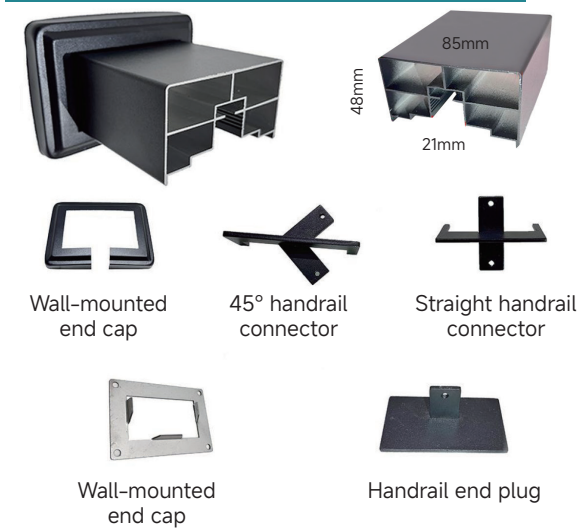

Aluminum alloy pool clip

STAIRCASE FLOOR/BOTTOM GROOVE SERIES

Aluminium Inner Groove Platform Post

Size: 50x50
Material: Aluminum material
Height: 850-1050mm
Finish: Sand black, dark gray, coffee color

50 Column Platform Handrail

ALUMINUM ALLOY STUD COLUMN SERIES

Aluminium Inner Groove Platform Post

Size: 40x60
Material: Aluminum material
Height: 850-1050mm
Finish: Sand black, dark gray, coffee color

ALUMINUM ALLOY STUD COLUMN SERIES

Aluminum alloy inner groove platform upright column

Size: 50x50
Material: Aluminum material
Height: 850-1050mm
Finish: Sand black, dark gray, coffee color

ALUMINUM ALLOY AND STAINLESS STEEL SLOT COLUMN SERIES