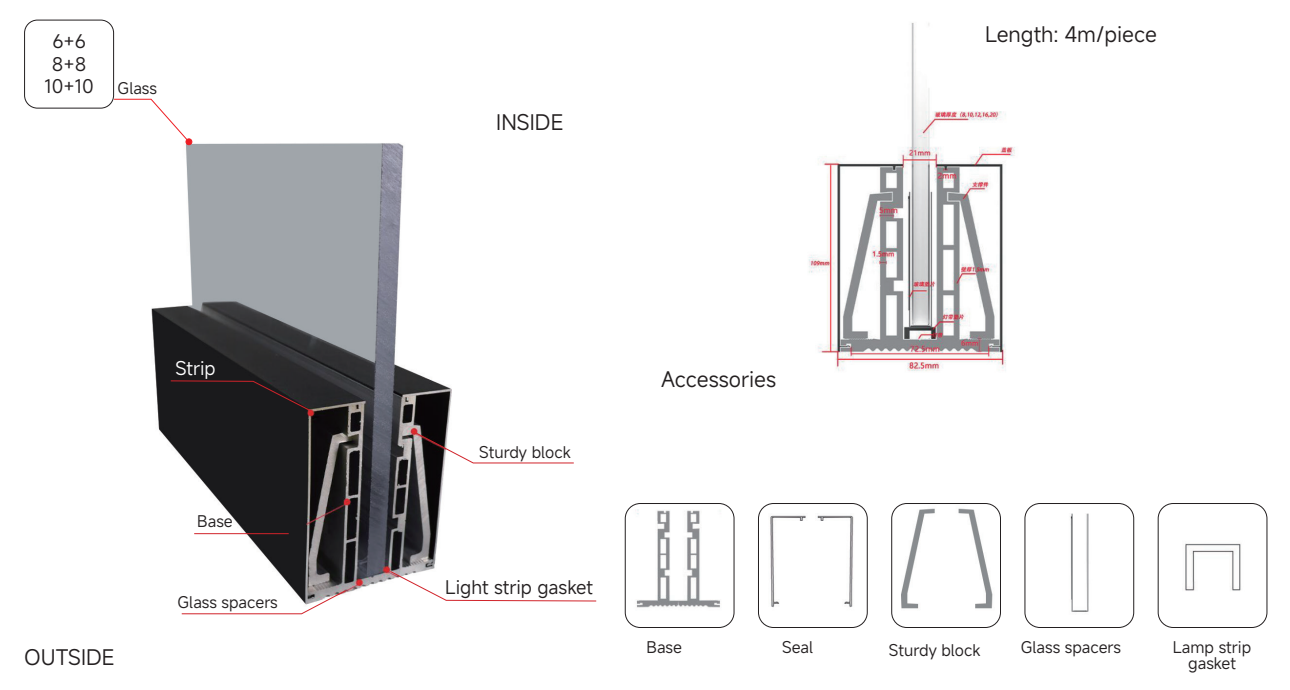

NO.18 TRENCH

NO.20 TRENCH

STAIRCASE FLOOR/BOTTOM GROOVE SERIES

STAIRCASE FLOOR/BOTTOM GROOVE SERIES

NO.21 TRENCH

NO.23 TRENCH

NO.22 TRENCH

NO.24 TRENCH

STAIRCASE FLOOR/BOTTOM GROOVE SERIES

GLASS FIXING CLIP SERIES

NO.27 TRENCH

Pool clip

Material: stainless steel
 height: 160mm, 200mm
 Finish: Matte black, black titanium, titanium gold, rose gold, brushed, white, gray, coffee