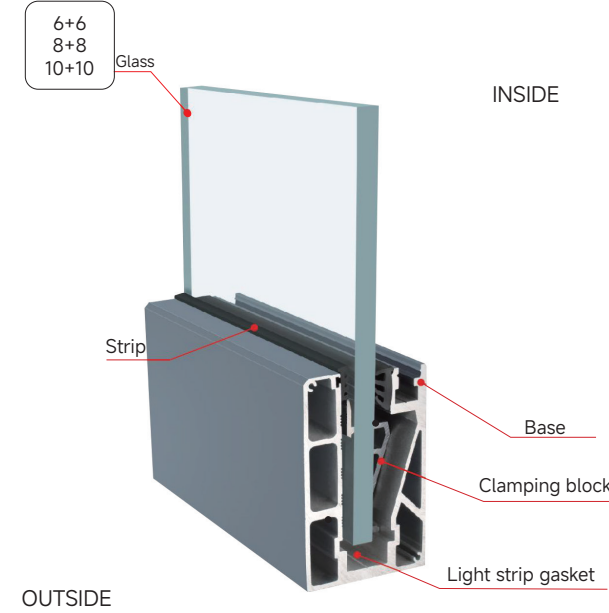

NO.3 TRENCH