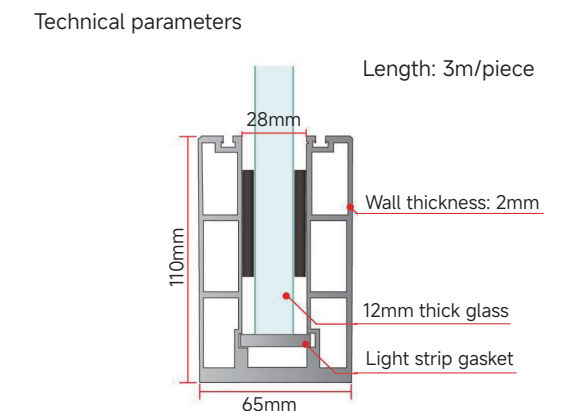

Brushed Gold

Brushed Silver

Technical parameters

Thickness: 1.2mm
 Length: 4m
 Applicable: 10-16mm glass

All dimensions are manually measured with minor deviations, please take the actual item as standard.

NO.1 TRENCH

NO.3 TRENCH

NO.2 TRENCH

NO.4 TRENCH

STAIRCASE FLOOR/BOTTOM GROOVE SERIES

STAIRCASE FLOOR/BOTTOM GROOVE SERIES

NO.5 TRENCH

Technical parameters