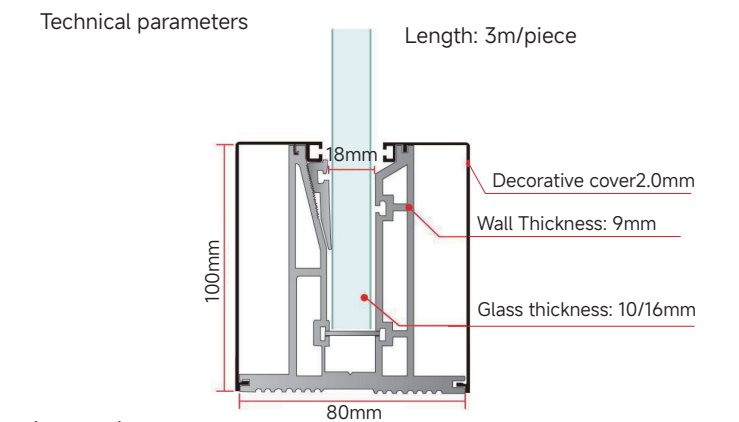

Technical parameters

Accessories

STAIRCASE FLOOR/BOTTOM GROOVE SERIES

STAIRCASE FLOOR/BOTTOM GROOVE SERIES

NO.9 TRENCH

Technical parameters

Accessories

Length: 3.6m/piece

Technical parameters

Accessories

Length: 3.6 meters per piece

NO.10 TRENCH

Technical parameters

Accessories

Length: 3m/piece

STAIRCASE FLOOR/BOTTOM GROOVE SERIES

NO.11 TRENCH

NO.13 TRENCH

NO.12 TRENCH

NO.14 TRENCH

STAIRCASE FLOOR/BOTTOM GROOVE SERIES

STAIRCASE FLOOR/BOTTOM GROOVE SERIES

NO.15 TRENCH

NO.19 TRENCH

Aluminum alloy inner groove platform upright column

Size: 50x50
Material: Aluminum material
Height: 850-1050mm
Finish: Sand black, dark gray, coffee color

ALUMINUM ALLOY AND STAINLESS STEEL SLOT COLUMN SERIES