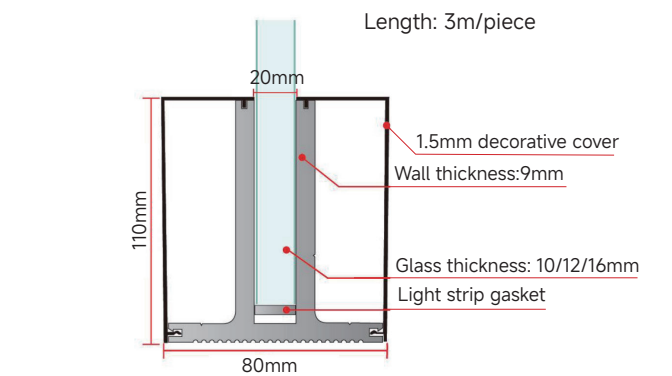

Technical parameters

Accessories

STAIRCASE FLOOR/BOTTOM GROOVE SERIES

STAIRCASE FLOOR/BOTTOM GROOVE SERIES

NO.9 TRENCH

Technical parameters

Accessories

Length: 3.6m/piece

Technical parameters

Accessories

Length: 3.6 meters per piece

NO.10 TRENCH

Technical parameters

Accessories

Length: 3m/piece

STAIRCASE FLOOR/BOTTOM GROOVE SERIES