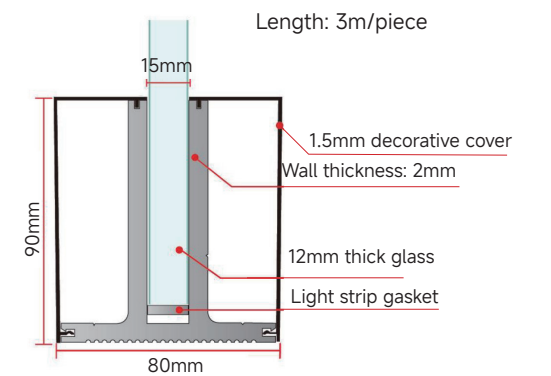

Technical parameters

Accessories