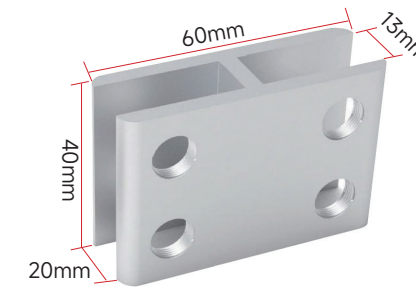

Aluminum alloy inner groove platform upright column

Size: 50x50
Material: Aluminum material
Height: 850-1050mm
Finish: Sand black, dark gray, coffee color

ALUMINUM ALLOY AND STAINLESS STEEL SLOT COLUMN SERIES

ALUMINUM MAGNESIUM COLUMN SERIES

ALUMINUM MAGNESIUM COLUMN SERIES

Al-Mg Alloy Post - Black Aluminum Square Gold Cap Series

Al-Magnesium Column - Gourd Shape Post Series

PARTITION CODE SERIES

Models: GC-30:T-Type
 Size: 60mmx40mmx33mm
 Thickness: 4mm

PARTITION CODE SERIES

Models: GC-30: 12mm: 180
 Size: 60mmx40mmx20mm
 Thickness: 4mm

Models: GC-30: 6-12mm: 90
 Size: 40mmx40mmx40mm
 Thickness: 4mm

Models: GC-30 + Character
 Size: 60mmx60mmx40mm
 Thickness: 4mm