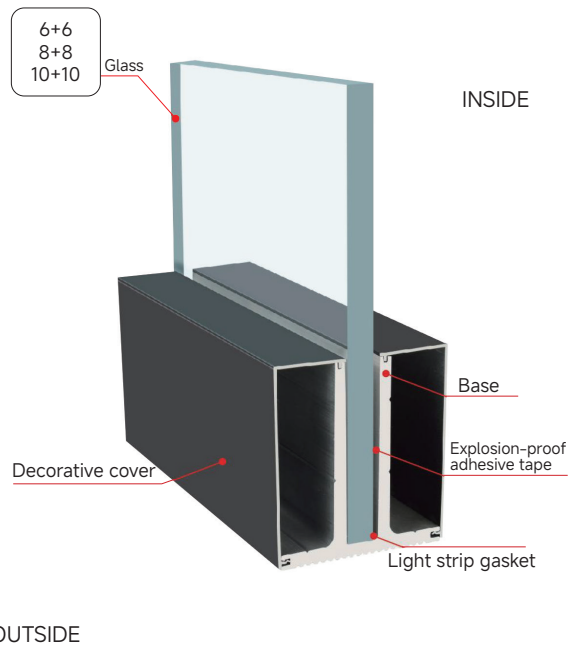

Technical parameters

Accessories

Length: 3.6 meters per piece

NO.10 TRENCH

Technical parameters

Accessories

Length: 3m/piece

STAIRCASE FLOOR/BOTTOM GROOVE SERIES