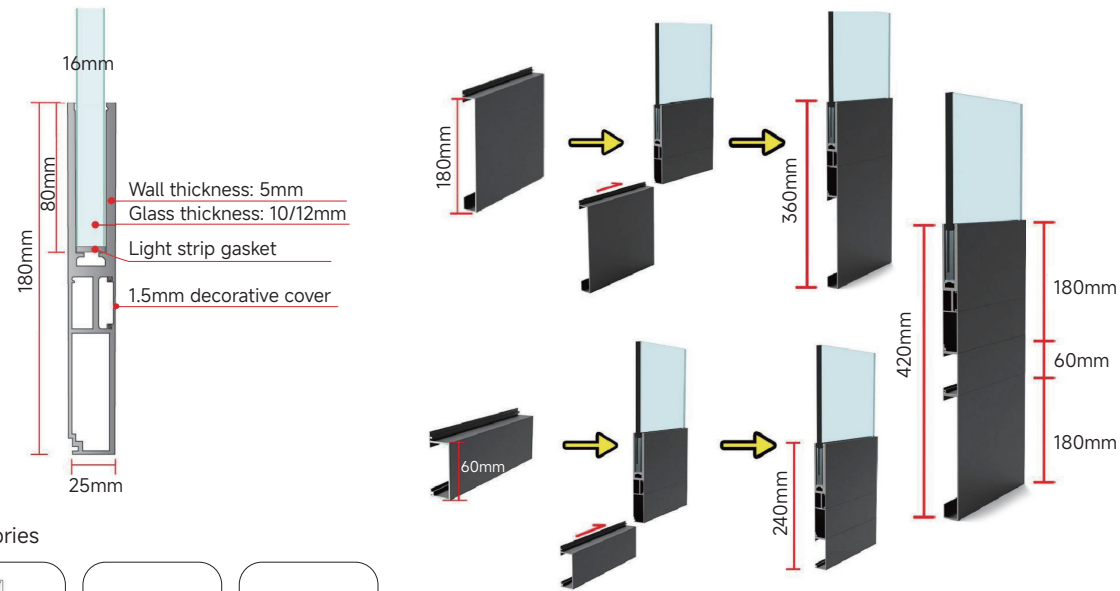

Technical parameters

Accessories

STAIRCASE FLOOR/BOTTOM GROOVE SERIES

STAIRCASE FLOOR/BOTTOM GROOVE SERIES

NO.9 TRENCH

Technical parameters

Accessories

Length: 3.6m/piece

Technical parameters

Accessories

Length: 3.6 meters per piece

NO.10 TRENCH

Technical parameters

Accessories

Length: 3m/piece

STAIRCASE FLOOR/BOTTOM GROOVE SERIES