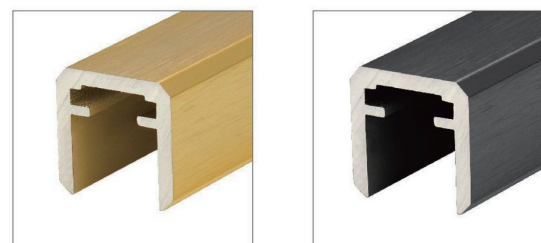

20 Aluminum Channel Handrail

Brushed Gold

Brushed Silver