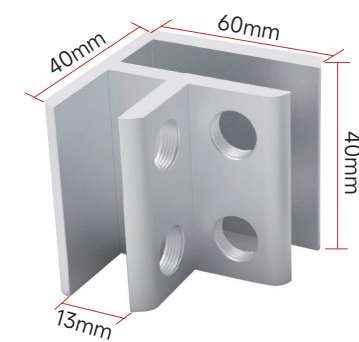

Aluminum alloy inner groove platform upright column

Size: 50x50
Material: Aluminum material
Height: 850-1050mm
Finish: Sand black, dark gray, coffee color

ALUMINUM ALLOY AND STAINLESS STEEL SLOT COLUMN SERIES

Thickness: 1.5 mm
Length: 4 m/root
Applicable: 10-20mm glass

ALUMINUM MAGNESIUM COLUMN SERIES

ALUMINUM MAGNESIUM COLUMN SERIES

Al-Mg Alloy Post – Black Aluminum Square Gold Cap Series

Al-Mg Alloy Column – Aluminium Inlay Gold Strip Series

ALUMINUM MAGNESIUM COLUMN SERIES

ALUMINUM MAGNESIUM COLUMN SERIES

Al-Mg Alloy Post - Black Aluminum Square Gold Cap Series

Al-Magnesium Column - Gourd Shape Post Series

PARTITION CODE SERIES

Models: GC-30:T-Type
 Size: 60mmx40mmx33mm
 Thickness: 4mm

PARTITION CODE SERIES

Models: GC-30: 12mm: 180
 Size: 60mmx40mmx20mm
 Thickness: 4mm

Models: GC-30: 6-12mm: 90
 Size: 40mmx40mmx40mm
 Thickness: 4mm

Models: GC-30 + Character
 Size: 60mmx60mmx40mm
 Thickness: 4mm