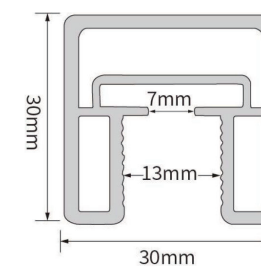

Technical parameters

Thickness: 1.1mm

Length: 4m

Applicable: 10-12mm glass

Accessories