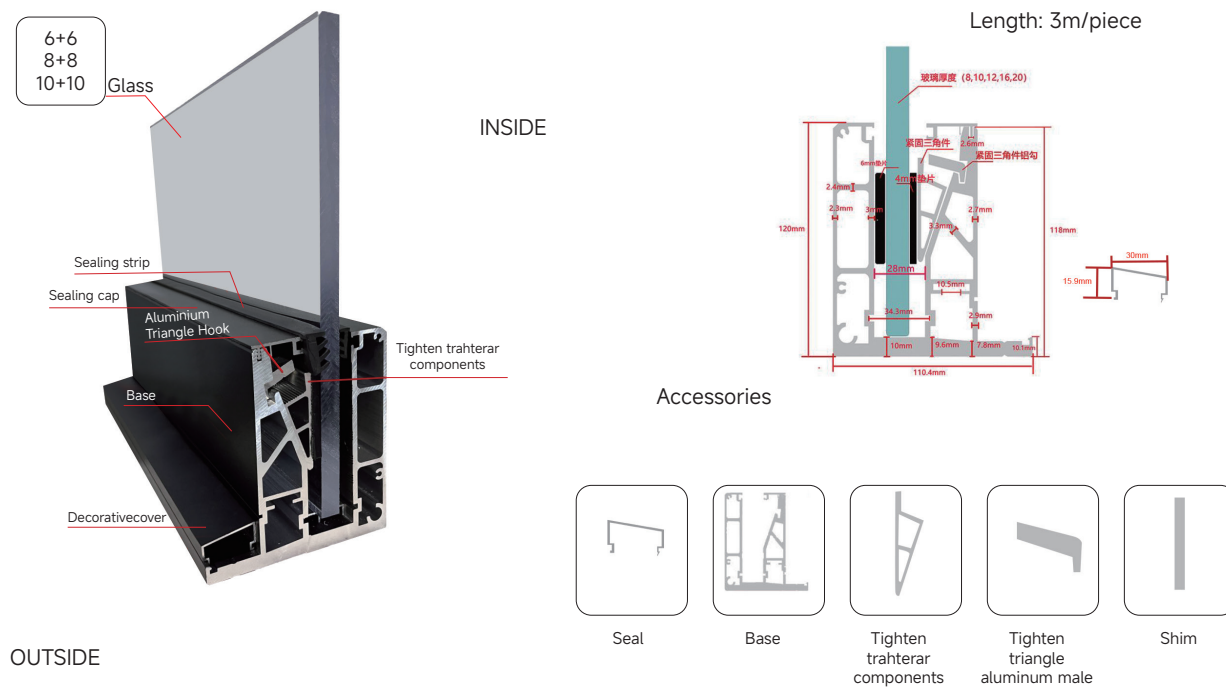

NO.18 TRENCH

NO.20 TRENCH

STAIRCASE FLOOR/BOTTOM GROOVE SERIES

STAIRCASE FLOOR/BOTTOM GROOVE SERIES

NO.21 TRENCH

NO.23 TRENCH

NO.22 TRENCH

NO.24 TRENCH

STAIRCASE FLOOR/BOTTOM GROOVE SERIES

GLASS FIXING CLIP SERIES

NO.27 TRENCH

Pool clip

Material: stainless steel
 height: 160mm, 200mm
 Finish: Matte black, black titanium, titanium gold, rose gold, brushed, white, gray, coffee

Aluminum alloy pool clip

STAIRCASE FLOOR/BOTTOM GROOVE SERIES

Aluminium Inner Groove Platform Post

Size: 50x50
Material: Aluminum material
Height: 850-1050mm
Finish: Sand black, dark gray, coffee color

50 Column Platform Handrail