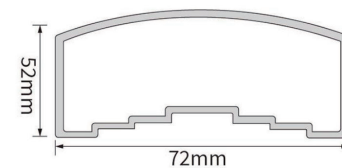

Aluminum alloy pool clip

STAIRCASE FLOOR/BOTTOM GROOVE SERIES

Aluminium Inner Groove Platform Post

Size: 50x50
Material: Aluminum material
Height: 850-1050mm
Finish: Sand black, dark gray, coffee color

50 Column Platform Handrail

ALUMINUM ALLOY STUD COLUMN SERIES

Aluminium Inner Groove Platform Post

Size: 40x60
Material: Aluminum material
Height: 850-1050mm
Finish: Sand black, dark gray, coffee color

ALUMINUM ALLOY STUD COLUMN SERIES

Aluminum alloy inner groove platform upright column

Size: 50x50
Material: Aluminum material
Height: 850-1050mm
Finish: Sand black, dark gray, coffee color

ALUMINUM ALLOY AND STAINLESS STEEL SLOT COLUMN SERIES