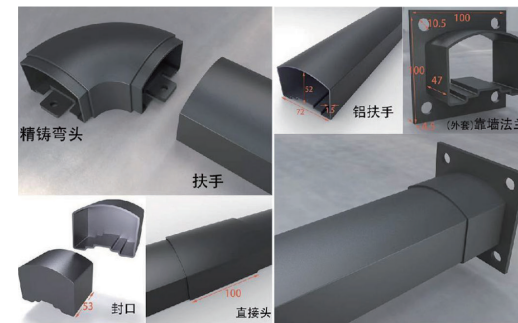

Aluminum alloy pool clip

STAIRCASE FLOOR/BOTTOM GROOVE SERIES

Aluminium Inner Groove Platform Post

Size: 50x50
Material: Aluminum material
Height: 850-1050mm
Finish: Sand black, dark gray, coffee color

50 Column Platform Handrail

ALUMINUM ALLOY STUD COLUMN SERIES

Aluminium Inner Groove Platform Post

Size: 40x60
Material: Aluminum material
Height: 850-1050mm
Finish: Sand black, dark gray, coffee color

ALUMINUM ALLOY STUD COLUMN SERIES

Aluminum alloy inner groove platform upright column

Size: 50x50
Material: Aluminum material
Height: 850-1050mm
Finish: Sand black, dark gray, coffee color

ALUMINUM ALLOY AND STAINLESS STEEL SLOT COLUMN SERIES