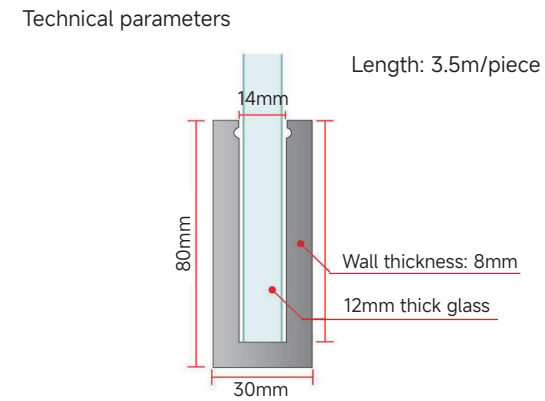

STAIRCASE FLOOR/BOTTOM GROOVE SERIES

STAIRCASE FLOOR/BOTTOM GROOVE SERIES

NO.1 TRENCH