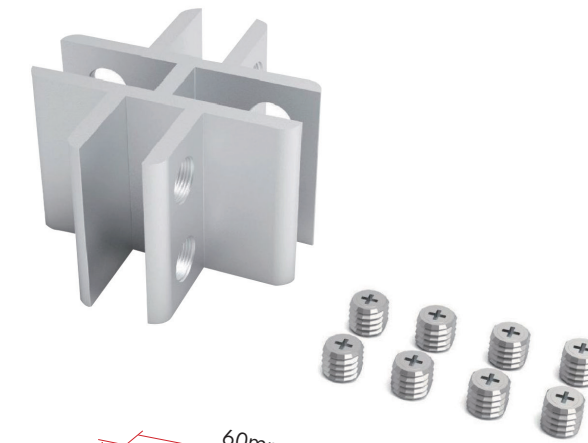

Models: GC-30 + Character
Size: 60mmx60mmx40mm
Thickness: 4mm