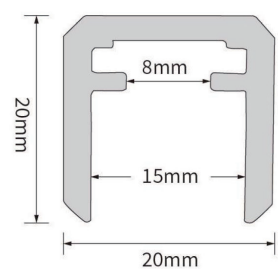

Technical parameters

Thickness: 2.5 mm

Length: 3M - 4m

Applicable: 10-12mm glass

Accessories

STAIRCASE ALUMINUM HANDRAIL

Mainmaterial: Aluminum alloy
Finish: Customizable colors
Size: 30x30
Features: Can be installed with lamp belt, can be installed 12mm glass