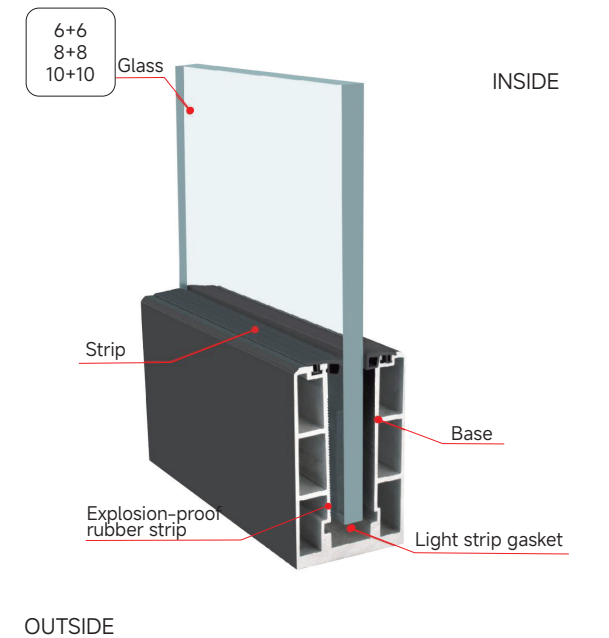

Accessories

BM-YM50-1
Decorative cover against the wall

BM-YM50-2
Sealing parts

BM-YM50-3
Direct connector

BM-YM50-7
90 degree flat bending

BM-YM50-8
Universal Bend

STAIRCASE FLOOR/BOTTOM GROOVE SERIES

STAIRCASE FLOOR/BOTTOM GROOVE SERIES

NO.1 TRENCH

NO.3 TRENCH

NO.2 TRENCH

NO.4 TRENCH

STAIRCASE FLOOR/BOTTOM GROOVE SERIES

STAIRCASE FLOOR/BOTTOM GROOVE SERIES

NO.5 TRENCH

Technical parameters