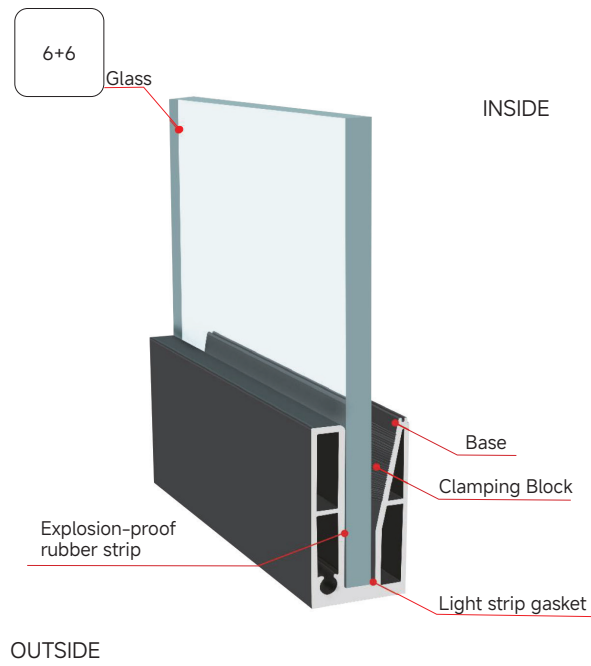

STAIRCASE FLOOR/BOTTOM GROOVE SERIES

NO.11 TRENCH