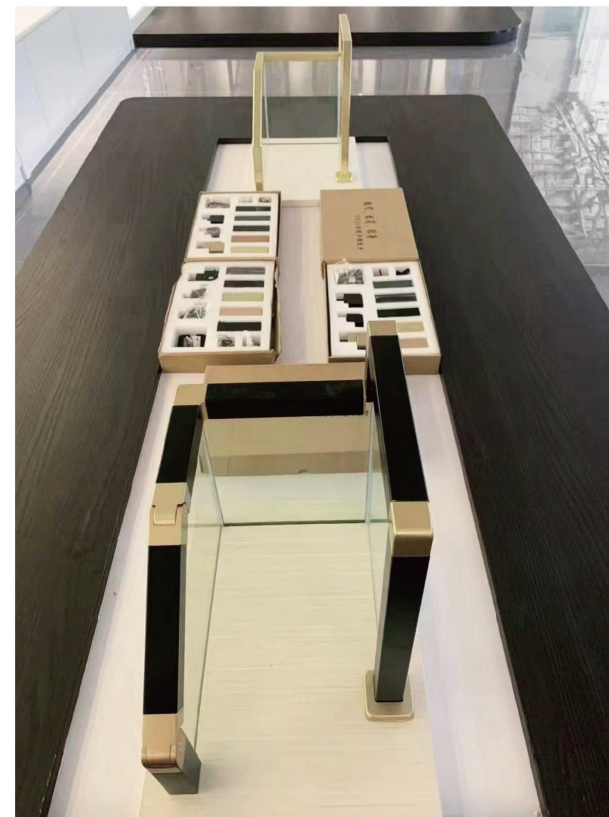

Brushed Black