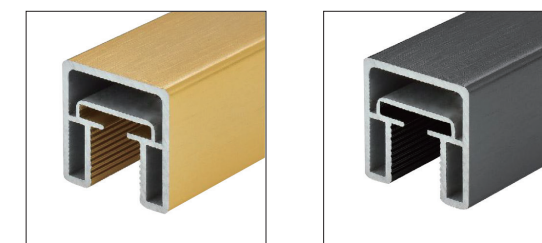

30 aluminum card slot handrail

Brushed Gold

Brushed Silver