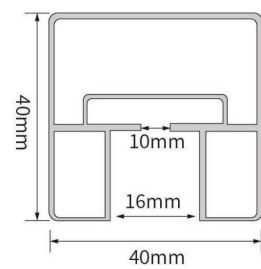

Technical parameters

Thickness: 1.1 mm
Length: 4m
Applicable: 10-12mm glass