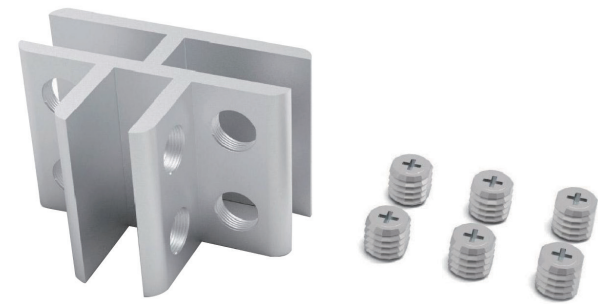

Aluminum alloy inner groove platform upright column

Size: 50x50
Material: Aluminum material
Height: 850-1050mm
Finish: Sand black, dark gray, coffee color

ALUMINUM ALLOY AND STAINLESS STEEL SLOT COLUMN SERIES

Thickness: 1.5 mm
Length: 4 m/root
Applicable: 10-20mm glass

ALUMINUM MAGNESIUM COLUMN SERIES

ALUMINUM MAGNESIUM COLUMN SERIES

Al-Mg Alloy Post – Black Aluminum Square Gold Cap Series

Al-Mg Alloy Column – Aluminium Inlay Gold Strip Series

ALUMINUM MAGNESIUM COLUMN SERIES

ALUMINUM MAGNESIUM COLUMN SERIES

Al-Mg Alloy Post - Black Aluminum Square Gold Cap Series

Al-Magnesium Column - Gourd Shape Post Series

PARTITION CODE SERIES

Models: GC-30:T-Type
 Size: 60mmx40mmx33mm
 Thickness: 4mm