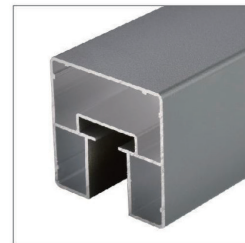

Satin Black