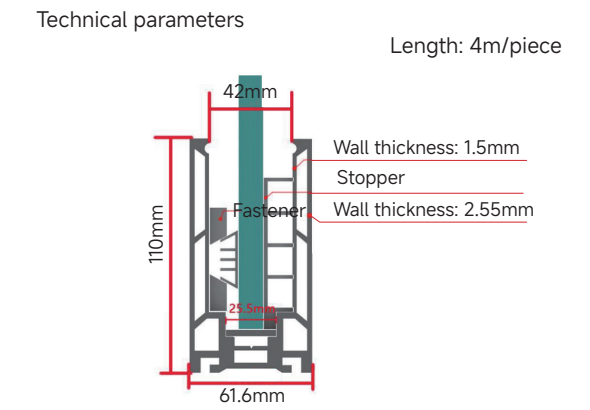

Brushed Gold

Brushed Silver

Technical parameters

Thickness: 1.2mm
 Length: 4m
 Applicable: 10-16mm glass

All dimensions are manually measured with minor deviations, please take the actual item as standard.

Technical parameters

Accessories

Length: 3.6 meters per piece

NO.10 TRENCH

Technical parameters

Accessories

Length: 3m/piece

STAIRCASE FLOOR/BOTTOM GROOVE SERIES

NO.11 TRENCH

NO.13 TRENCH

NO.12 TRENCH

NO.14 TRENCH

STAIRCASE FLOOR/BOTTOM GROOVE SERIES

STAIRCASE FLOOR/BOTTOM GROOVE SERIES

NO.15 TRENCH

NO.19 TRENCH