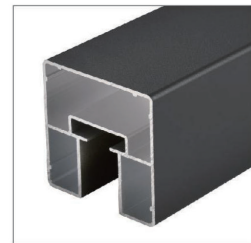

40 Aluminum Slotted Handrail

Matte Black