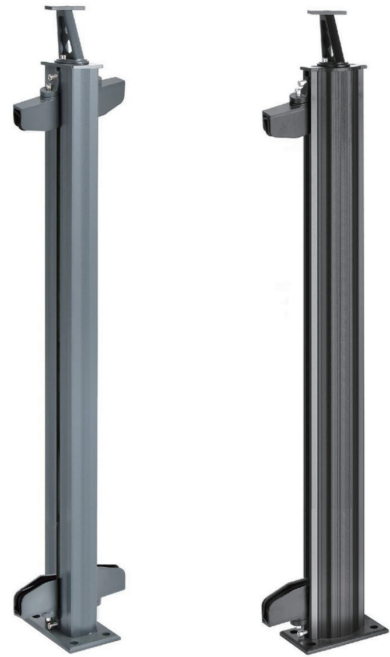

Aluminum alloy pool clip

STAIRCASE FLOOR/BOTTOM GROOVE SERIES

Aluminium Inner Groove Platform Post

Size: 50x50
Material: Aluminum material
Height: 850-1050mm
Finish: Sand black, dark gray, coffee color

50 Column Platform Handrail

ALUMINUM ALLOY STUD COLUMN SERIES

Aluminium Inner Groove Platform Post

Size: 40x60
Material: Aluminum material
Height: 850-1050mm
Finish: Sand black, dark gray, coffee color

ALUMINUM ALLOY STUD COLUMN SERIES

Aluminum alloy inner groove platform upright column

Size: 50x50
Material: Aluminum material
Height: 850-1050mm
Finish: Sand black, dark gray, coffee color

ALUMINUM ALLOY AND STAINLESS STEEL SLOT COLUMN SERIES