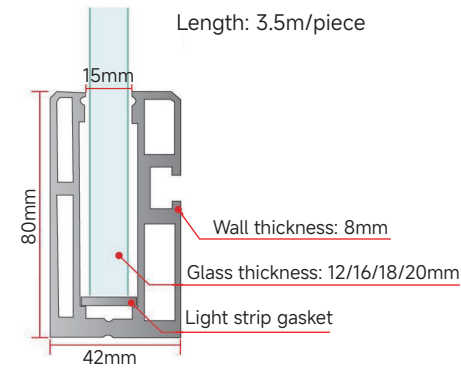

Brushed Gold

Brushed Silver

Technical parameters

Thickness: 1.2mm
 Length: 4m
 Applicable: 10-16mm glass

All dimensions are manually measured with minor deviations, please take the actual item as standard.

NO.1 TRENCH

NO.3 TRENCH

NO.2 TRENCH

NO.4 TRENCH

STAIRCASE FLOOR/BOTTOM GROOVE SERIES

STAIRCASE FLOOR/BOTTOM GROOVE SERIES

NO.5 TRENCH

Technical parameters