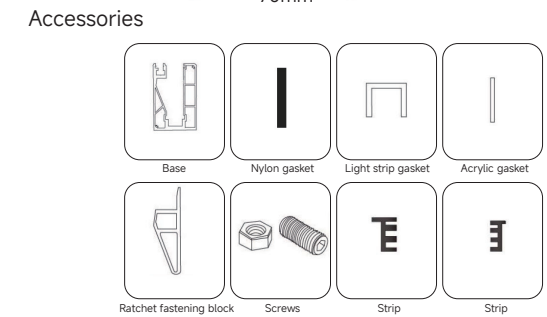

Accessories

BM-YM50-1
Decorative cover against the wall

BM-YM50-2
Sealing parts

BM-YM50-3
Direct connector

BM-YM50-7
90 degree flat bending

BM-YM50-8
Universal Bend

STAIRCASE FLOOR/BOTTOM GROOVE SERIES

STAIRCASE FLOOR/BOTTOM GROOVE SERIES

NO.1 TRENCH

NO.3 TRENCH

NO.2 TRENCH

NO.4 TRENCH

STAIRCASE FLOOR/BOTTOM GROOVE SERIES

STAIRCASE FLOOR/BOTTOM GROOVE SERIES

NO.5 TRENCH

Technical parameters