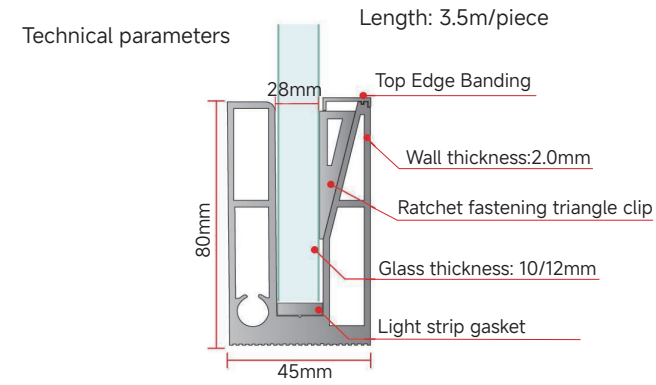

STAIRCASE FLOOR/BOTTOM GROOVE SERIES

NO.11 TRENCH