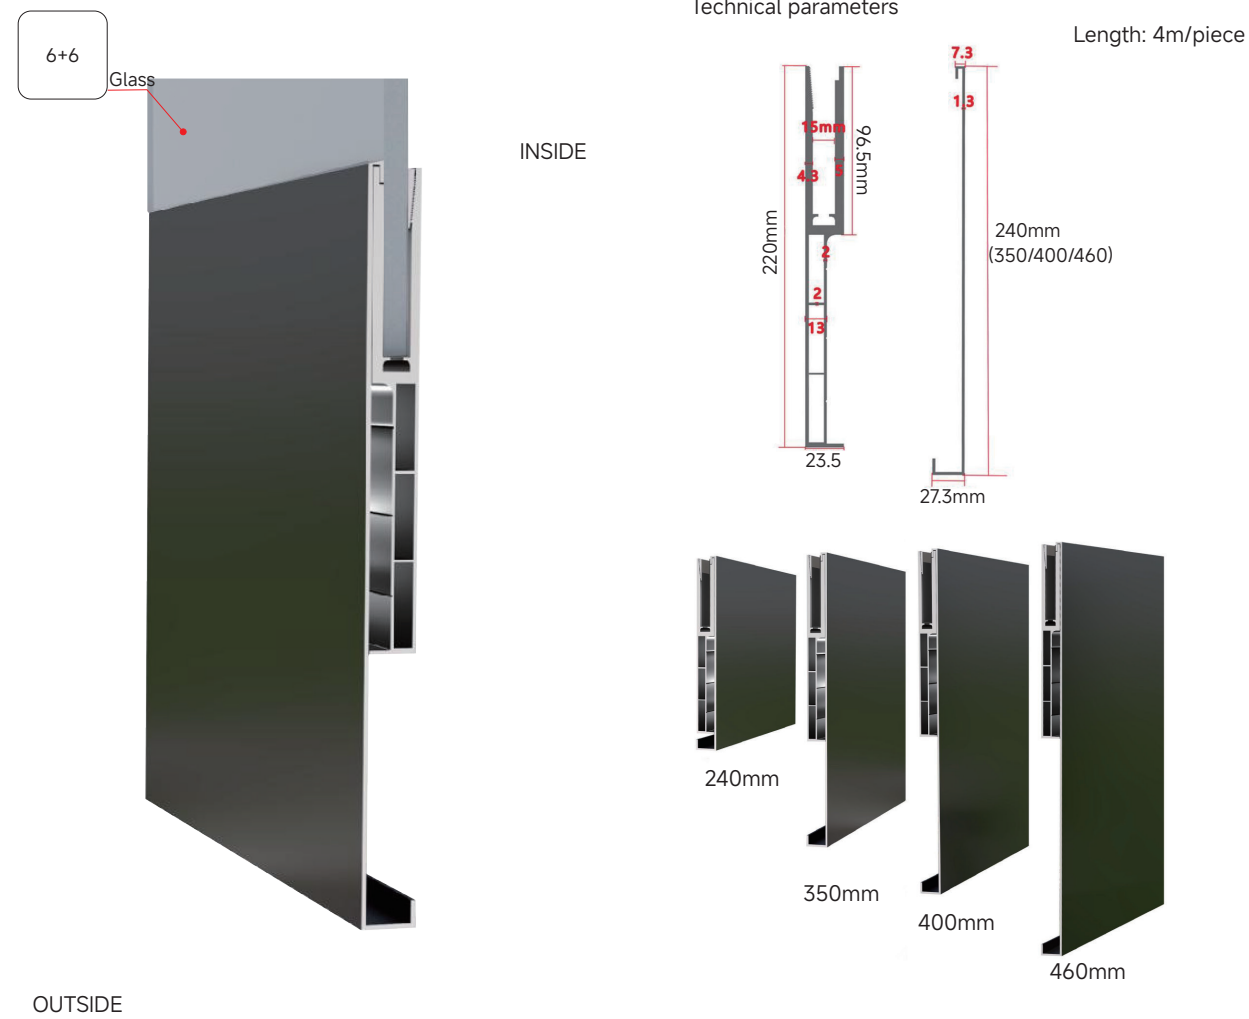

STAIRCASE FLOOR/BOTTOM GROOVE SERIES

GLASS FIXING CLIP SERIES

NO.27 TRENCH