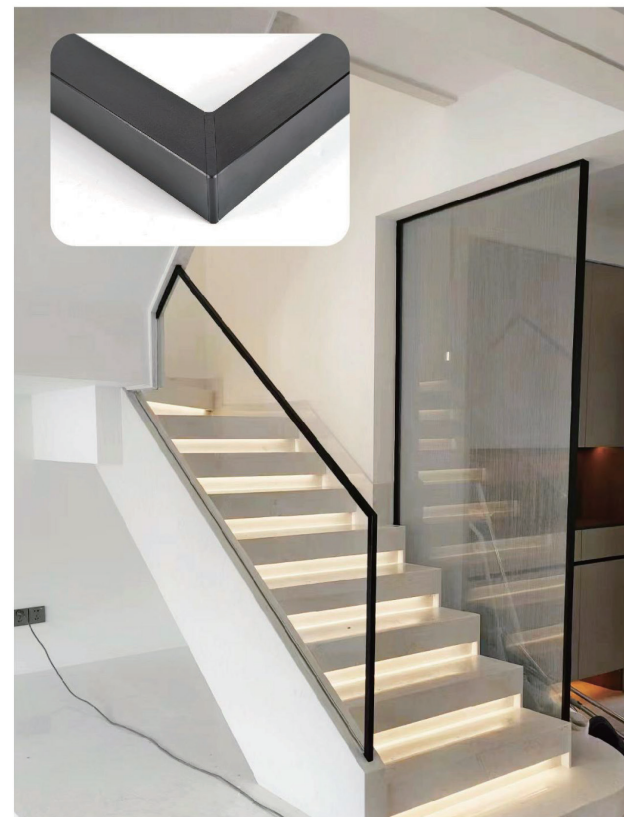

Brushed Black

STAIRCASE ALUMINUM HANDRAIL

Mainmaterial: Aluminum alloy
Finish: Customizable colors
Size: 20x20
Features: Can be installed with lamp belt, can be installed 12mm glass