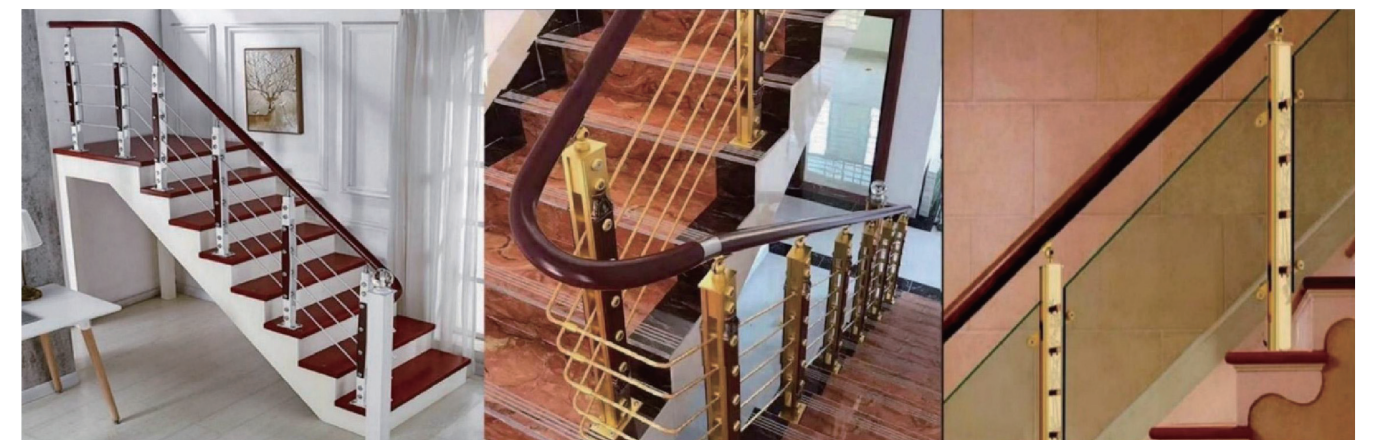

Aluminum alloy pool clip

STAIRCASE FLOOR/BOTTOM GROOVE SERIES

Aluminium Inner Groove Platform Post

Size: 50x50
Material: Aluminum material
Height: 850-1050mm
Finish: Sand black, dark gray, coffee color

50 Column Platform Handrail

ALUMINUM ALLOY STUD COLUMN SERIES

Aluminium Inner Groove Platform Post

Size: 40x60
Material: Aluminum material
Height: 850-1050mm
Finish: Sand black, dark gray, coffee color

ALUMINUM ALLOY STUD COLUMN SERIES

Aluminum alloy inner groove platform upright column

Size: 50x50
Material: Aluminum material
Height: 850-1050mm
Finish: Sand black, dark gray, coffee color

ALUMINUM ALLOY AND STAINLESS STEEL SLOT COLUMN SERIES