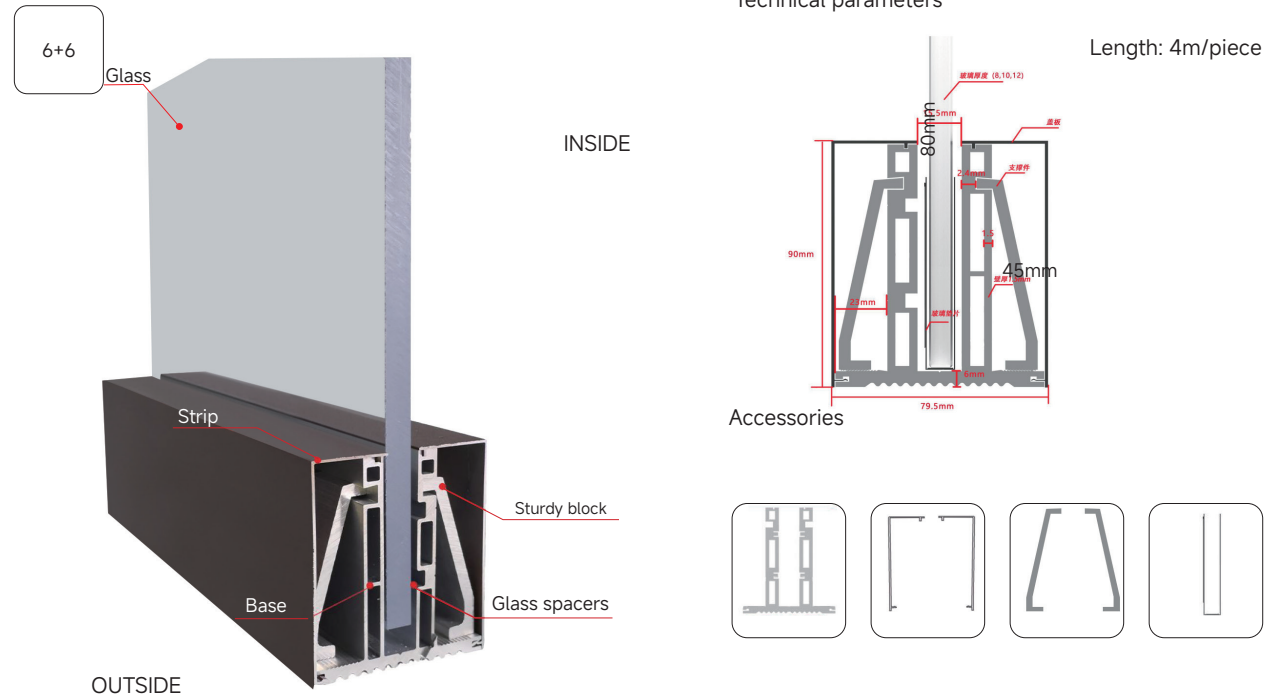

NO.18 TRENCH

NO.20 TRENCH

STAIRCASE FLOOR/BOTTOM GROOVE SERIES

STAIRCASE FLOOR/BOTTOM GROOVE SERIES

NO.21 TRENCH

NO.23 TRENCH

NO.22 TRENCH

NO.24 TRENCH

STAIRCASE FLOOR/BOTTOM GROOVE SERIES

GLASS FIXING CLIP SERIES

NO.27 TRENCH

Pool clip

Material: stainless steel
 height: 160mm, 200mm
 Finish: Matte black, black titanium, titanium gold, rose gold, brushed, white, gray, coffee