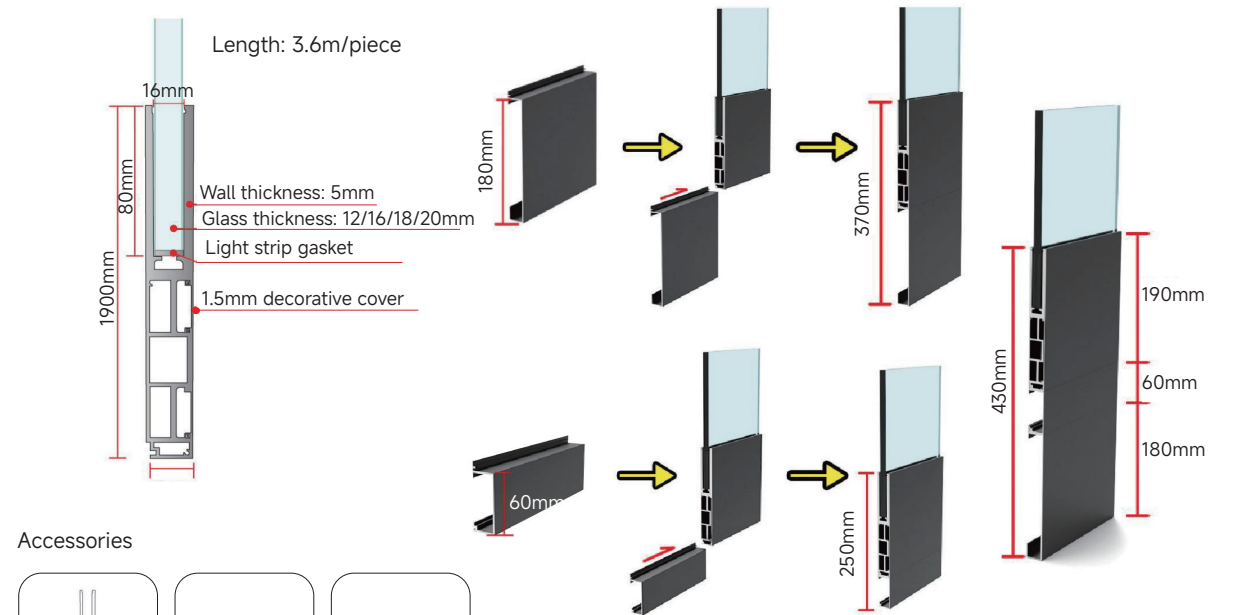

Technical parameters