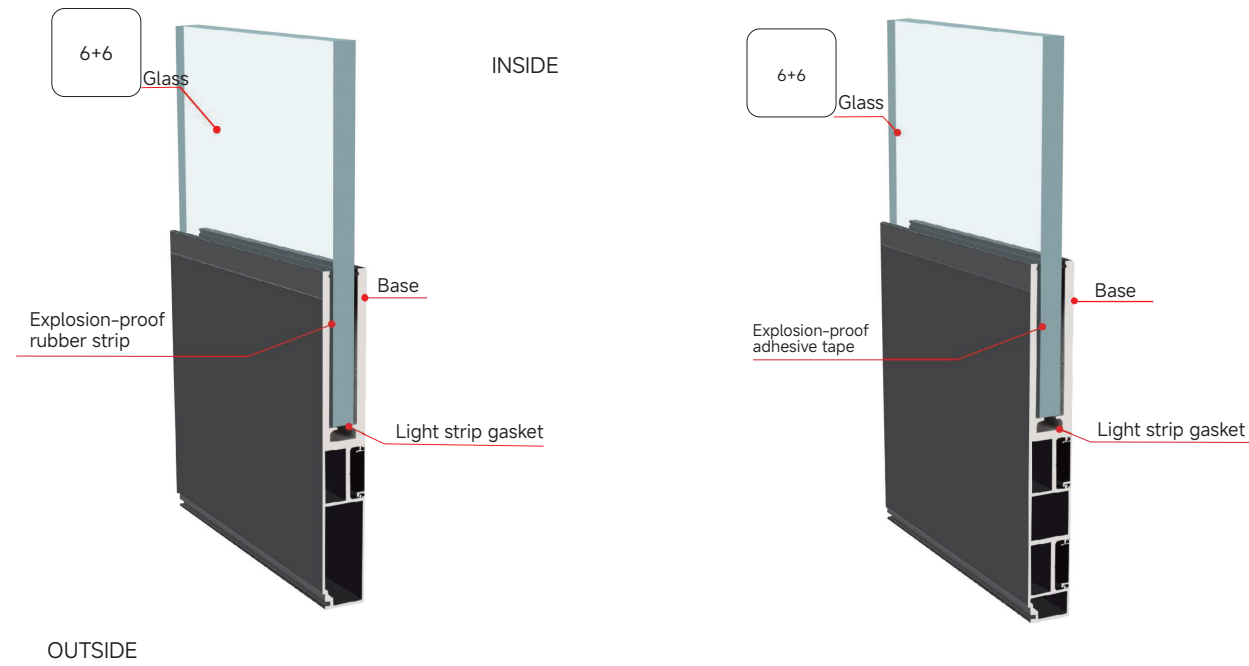

Technical parameters

Accessories

STAIRCASE FLOOR/BOTTOM GROOVE SERIES

STAIRCASE FLOOR/BOTTOM GROOVE SERIES

NO.9 TRENCH

Technical parameters

Accessories

Length: 3.6m/piece