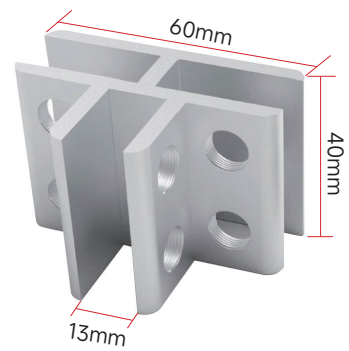

Aluminum alloy inner groove platform upright column

Size: 50x50
Material: Aluminum material
Height: 850-1050mm
Finish: Sand black, dark gray, coffee color

ALUMINUM ALLOY AND STAINLESS STEEL SLOT COLUMN SERIES

Thickness: 1.5 mm
Length: 4 m/root
Applicable: 10-20mm glass

ALUMINUM MAGNESIUM COLUMN SERIES

ALUMINUM MAGNESIUM COLUMN SERIES

Al-Mg Alloy Post – Black Aluminum Square Gold Cap Series

Al-Mg Alloy Column – Aluminium Inlay Gold Strip Series

ALUMINUM MAGNESIUM COLUMN SERIES

ALUMINUM MAGNESIUM COLUMN SERIES

Al-Mg Alloy Post - Black Aluminum Square Gold Cap Series

Al-Magnesium Column - Gourd Shape Post Series

PARTITION CODE SERIES

Models: GC-30:T-Type
 Size: 60mmx40mmx33mm
 Thickness: 4mm

PARTITION CODE SERIES

Models: GC-30: 12mm: 180
 Size: 60mmx40mmx20mm
 Thickness: 4mm

Models: GC-30: 6-12mm: 90
 Size: 40mmx40mmx40mm
 Thickness: 4mm

Models: GC-30 + Character
 Size: 60mmx60mmx40mm
 Thickness: 4mm