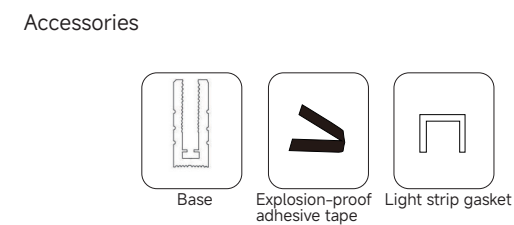

NO.12 TRENCH