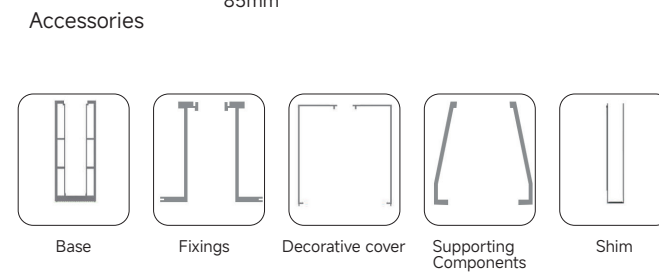

Technical parameters

Accessories

Length: 3.6 meters per piece

NO.10 TRENCH

Technical parameters

Accessories

Length: 3m/piece

STAIRCASE FLOOR/BOTTOM GROOVE SERIES

NO.11 TRENCH

NO.13 TRENCH

NO.12 TRENCH

NO.14 TRENCH

STAIRCASE FLOOR/BOTTOM GROOVE SERIES

STAIRCASE FLOOR/BOTTOM GROOVE SERIES

NO.15 TRENCH

NO.19 TRENCH

NO.18 TRENCH

NO.20 TRENCH

STAIRCASE FLOOR/BOTTOM GROOVE SERIES

STAIRCASE FLOOR/BOTTOM GROOVE SERIES

NO.21 TRENCH

NO.23 TRENCH

NO.22 TRENCH

NO.24 TRENCH