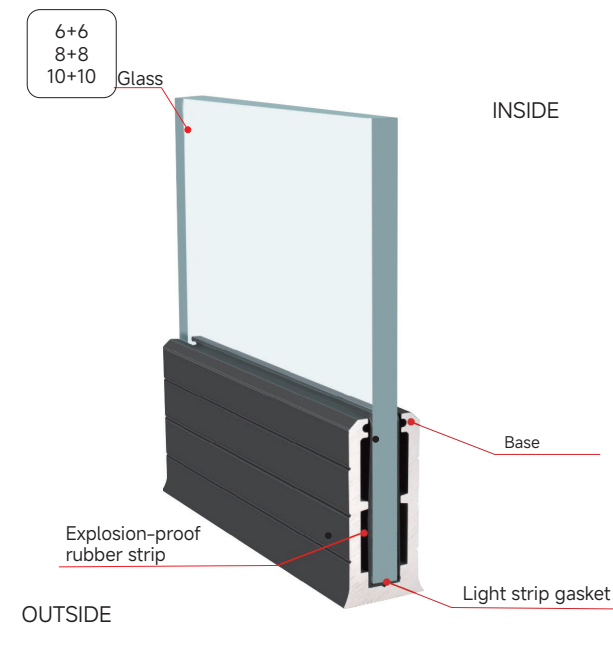

NO.7 TRENCH