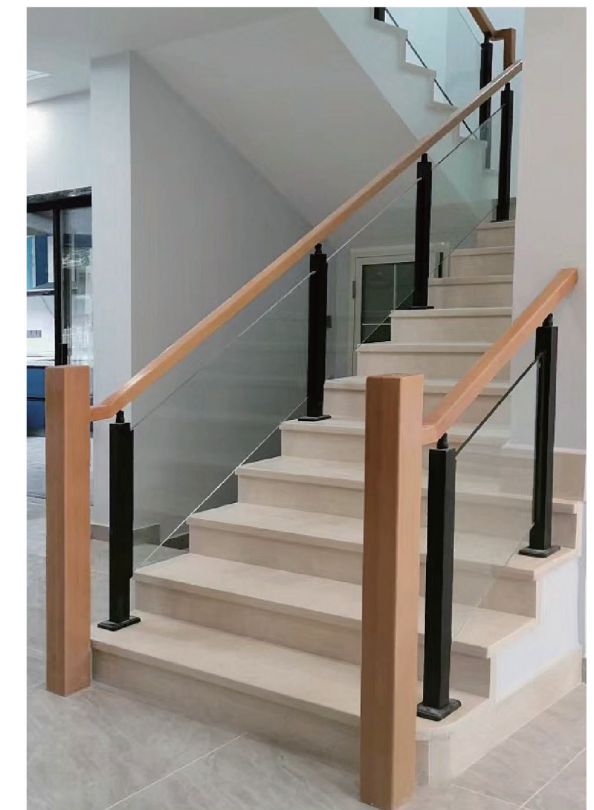

Aluminum alloy pool clip

STAIRCASE FLOOR/BOTTOM GROOVE SERIES

Aluminium Inner Groove Platform Post

Size: 50x50
Material: Aluminum material
Height: 850-1050mm
Finish: Sand black, dark gray, coffee color

50 Column Platform Handrail

ALUMINUM ALLOY STUD COLUMN SERIES

Aluminium Inner Groove Platform Post

Size: 40x60
Material: Aluminum material
Height: 850-1050mm
Finish: Sand black, dark gray, coffee color

ALUMINUM ALLOY STUD COLUMN SERIES

Aluminum alloy inner groove platform upright column

Size: 50x50
Material: Aluminum material
Height: 850-1050mm
Finish: Sand black, dark gray, coffee color

ALUMINUM ALLOY AND STAINLESS STEEL SLOT COLUMN SERIES