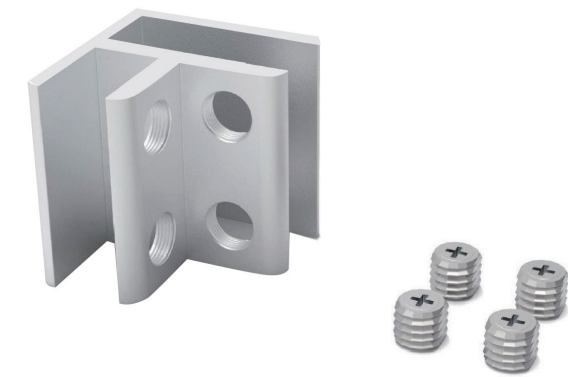

Models: GC-30: 6-12mm: 90
Size: 40mmx40mmx40mm
Thickness: 4mm