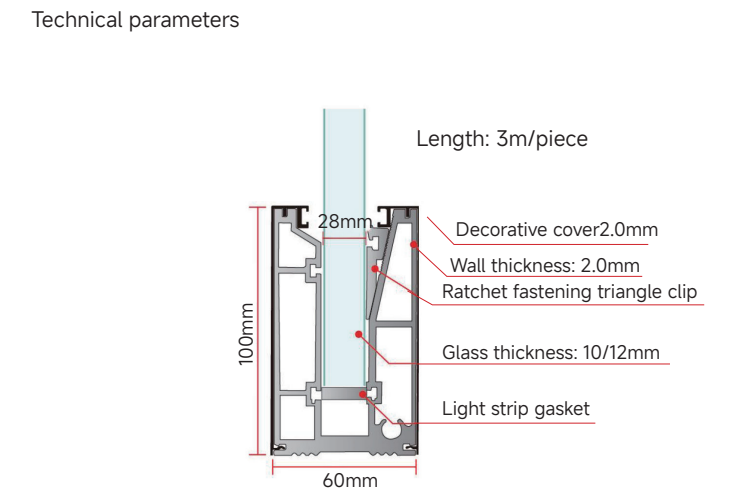

NO.13 TRENCH