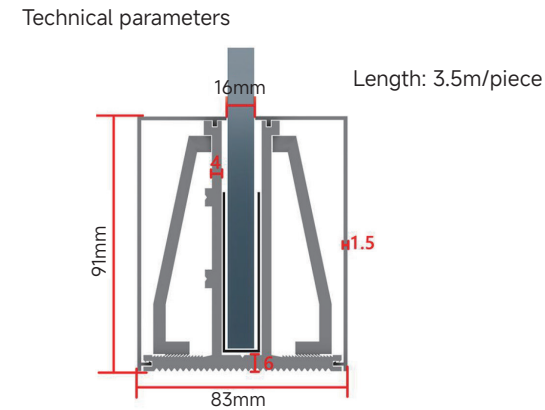

Brushed Gold

Brushed Silver

Technical parameters

Thickness: 1.2mm
 Length: 4m
 Applicable: 10-16mm glass

All dimensions are manually measured with minor deviations, please take the actual item as standard.

Technical parameters

Accessories

Length: 3.6 meters per piece

NO.10 TRENCH

Technical parameters

Accessories

Length: 3m/piece

STAIRCASE FLOOR/BOTTOM GROOVE SERIES

NO.11 TRENCH

NO.13 TRENCH

NO.12 TRENCH

NO.14 TRENCH

STAIRCASE FLOOR/BOTTOM GROOVE SERIES

STAIRCASE FLOOR/BOTTOM GROOVE SERIES

NO.15 TRENCH

NO.19 TRENCH

Aluminum alloy inner groove platform upright column

Size: 50x50
Material: Aluminum material
Height: 850-1050mm
Finish: Sand black, dark gray, coffee color

ALUMINUM ALLOY AND STAINLESS STEEL SLOT COLUMN SERIES