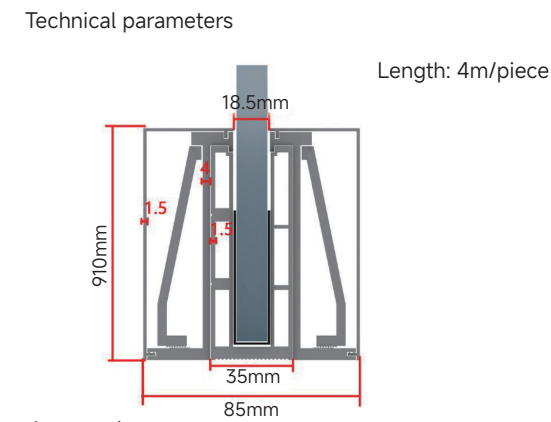

NO.18 TRENCH