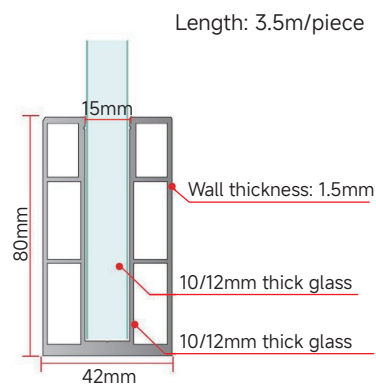

Technical parameters