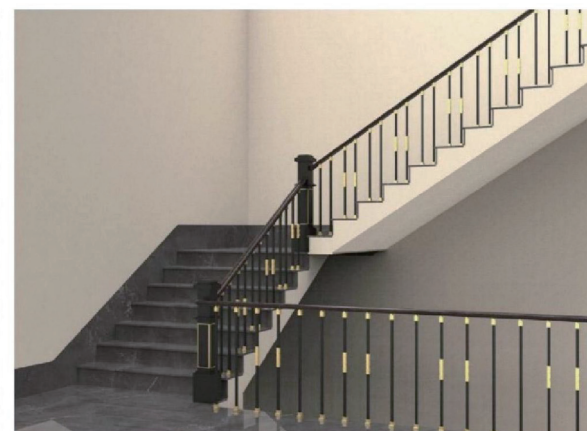

ALUMINUM MAGNESIUM COLUMN SERIES

ALUMINUM MAGNESIUM COLUMN SERIES

Al-Mg Alloy Post – Black Aluminum Square Gold Cap Series

Al-Mg Alloy Column – Aluminium Inlay Gold Strip Series