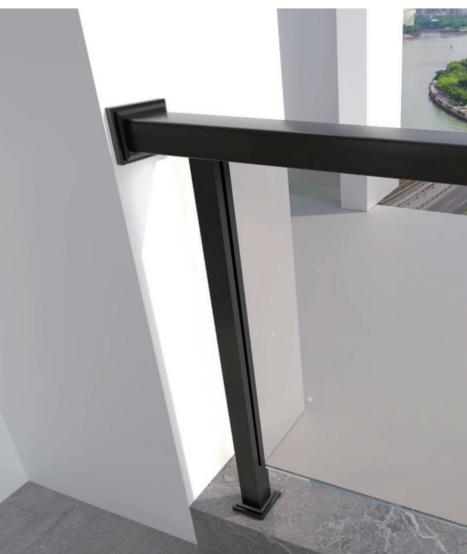

Aluminum alloy pool clip

STAIRCASE FLOOR/BOTTOM GROOVE SERIES

Aluminium Inner Groove Platform Post

Size: 50x50
Material: Aluminum material
Height: 850-1050mm
Finish: Sand black, dark gray, coffee color

50 Column Platform Handrail

ALUMINUM ALLOY STUD COLUMN SERIES

Aluminium Inner Groove Platform Post

Size: 40x60
Material: Aluminum material
Height: 850-1050mm
Finish: Sand black, dark gray, coffee color

ALUMINUM ALLOY STUD COLUMN SERIES

Aluminum alloy inner groove platform upright column

Size: 50x50
Material: Aluminum material
Height: 850-1050mm
Finish: Sand black, dark gray, coffee color

ALUMINUM ALLOY AND STAINLESS STEEL SLOT COLUMN SERIES