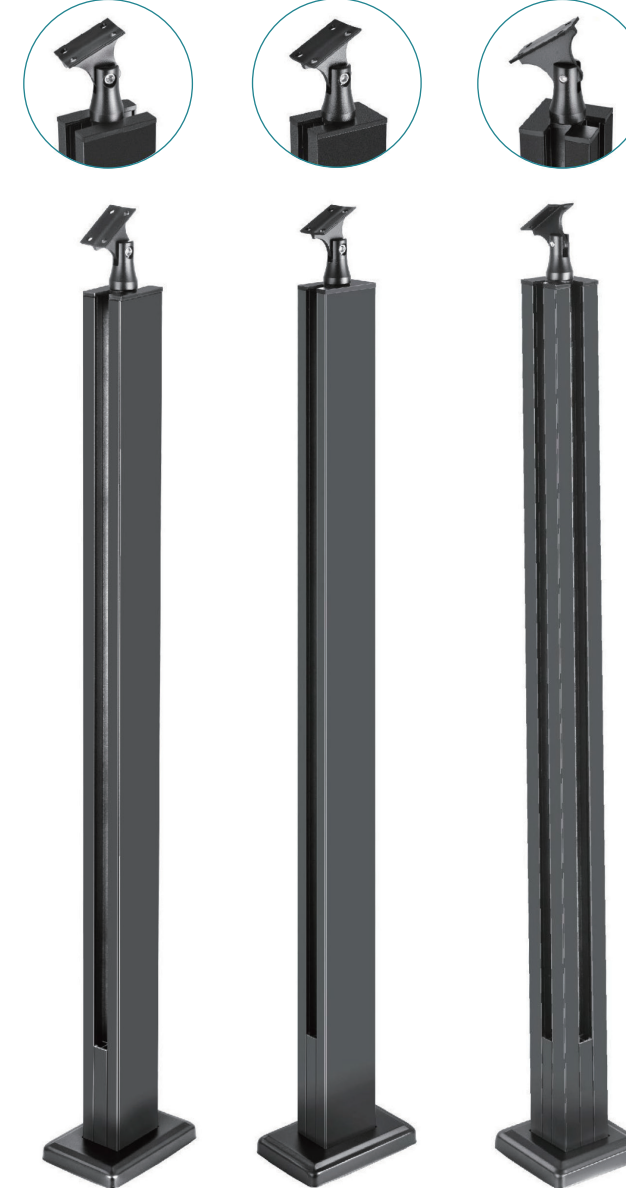

STAIRCASE FLOOR/BOTTOM GROOVE SERIES

GLASS FIXING CLIP SERIES

NO.27 TRENCH

Pool clip

Material: stainless steel
 height: 160mm, 200mm
 Finish: Matte black, black titanium, titanium gold, rose gold, brushed, white, gray, coffee

Aluminum alloy pool clip

STAIRCASE FLOOR/BOTTOM GROOVE SERIES

Aluminium Inner Groove Platform Post

Size: 50x50
Material: Aluminum material
Height: 850-1050mm
Finish: Sand black, dark gray, coffee color

50 Column Platform Handrail

ALUMINUM ALLOY STUD COLUMN SERIES

Aluminium Inner Groove Platform Post

Size: 40x60
Material: Aluminum material
Height: 850-1050mm
Finish: Sand black, dark gray, coffee color

ALUMINUM ALLOY STUD COLUMN SERIES

Aluminum alloy inner groove platform upright column

Size: 50x50
Material: Aluminum material
Height: 850-1050mm
Finish: Sand black, dark gray, coffee color

ALUMINUM ALLOY AND STAINLESS STEEL SLOT COLUMN SERIES