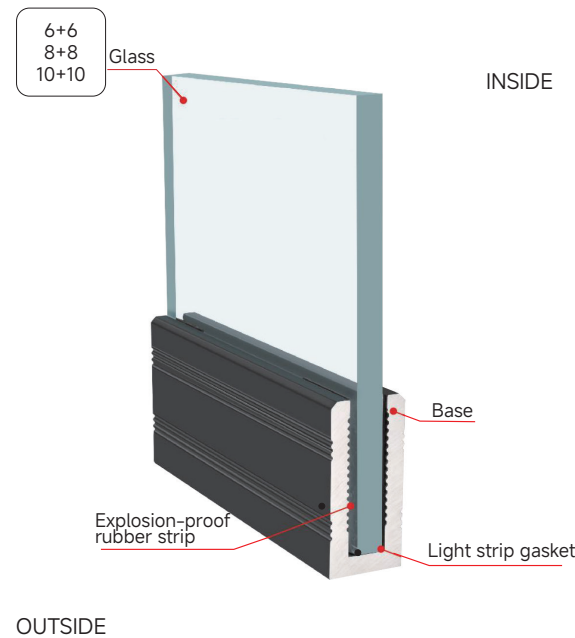

NO.2 TRENCH