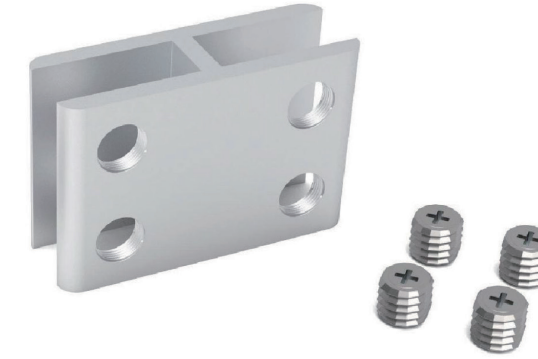

PARTITION CODE SERIES

Models: GC-30: 12mm: 180
Size: 60mmx40mmx20mm
Thickness: 4mm