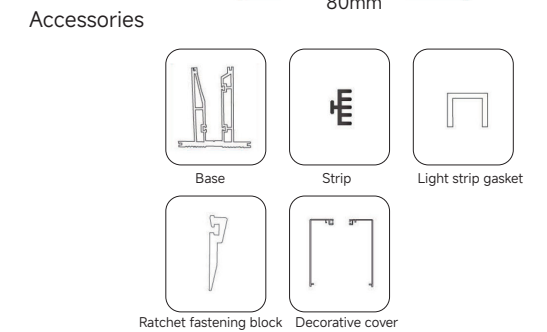

Technical parameters

Accessories

Length: 3.6 meters per piece

NO.10 TRENCH

Technical parameters

Accessories

Length: 3m/piece

STAIRCASE FLOOR/BOTTOM GROOVE SERIES

NO.11 TRENCH

NO.13 TRENCH

NO.12 TRENCH

NO.14 TRENCH

STAIRCASE FLOOR/BOTTOM GROOVE SERIES

STAIRCASE FLOOR/BOTTOM GROOVE SERIES

NO.15 TRENCH

NO.19 TRENCH