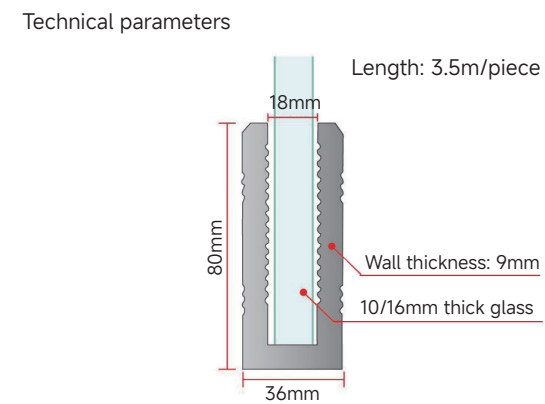

NO.2 TRENCH