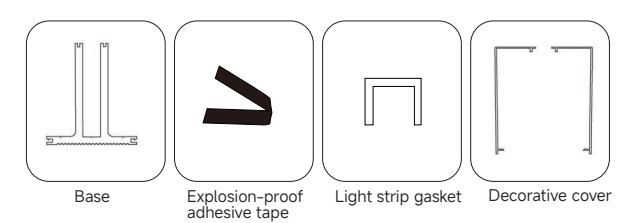

STAIRCASE FLOOR/BOTTOM GROOVE SERIES

STAIRCASE FLOOR/BOTTOM GROOVE SERIES

NO.5 TRENCH

Technical parameters

Accessories

NO.7 TRENCH

Technical parameters

Accessories

NO.6 TRENCH

Technical parameters

Accessories

NO.8 TRENCH

Technical parameters

Accessories