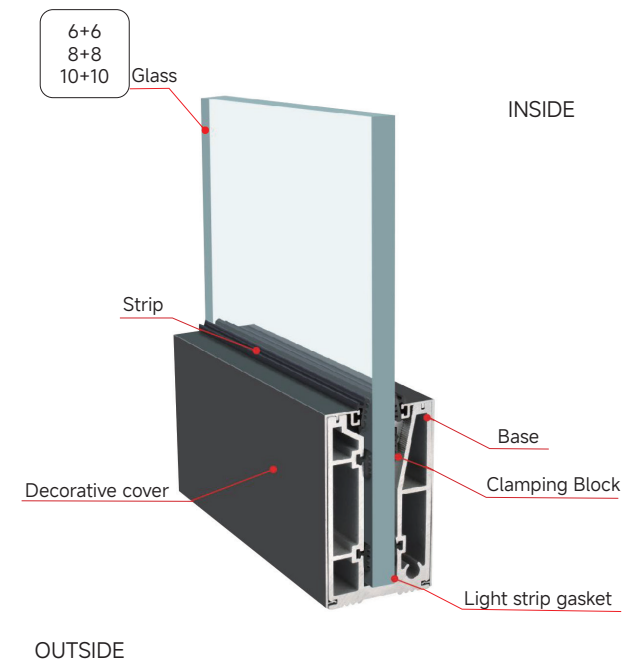

NO.13 TRENCH