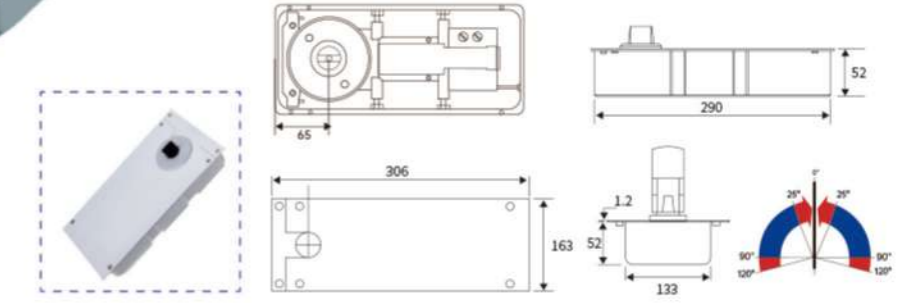

● TECHNICAL DATA ● Yes—NO

Feature	Technological data	Feature	
Suitable for maximum wide door leaf	≤1000mm	—	
The maximum bearing weight	≤120 kg	—	
Opening angle	90°—120°	●	
Container size	Length	290mm	—
	Width	163mm	
	Height	52mm