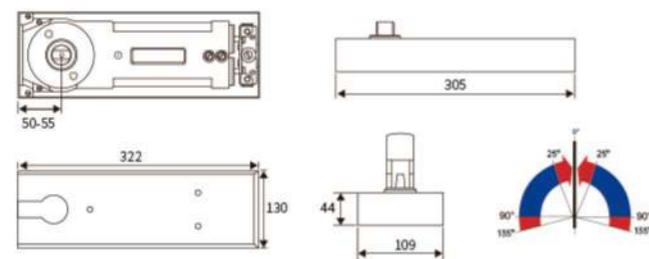

BM-KD.28

FLOOR SPRING SERIES

● **TECHONLOGICAL DATA** ● Yes... NO

Feature	Technological data	Feature	
Suitable for maximum wide door leaf	≤850mm	—	
The maximum bearing weight	≤90 kg	—	
Opening angle	90°–135°	●	
Container size	Length	249mm	—
	Width	118mm	
	Height	49mm	

BM-KD.1400

FLOOR SPRING SERIES

● **TECHONLOGICAL DATA** ● Yes... NO

Feature	Technological data	Feature	
Suitable for maximum wide door leaf	≤2500mm	—	
The maximum bearing weight	200 kg	—	
Opening angle	90°–135°	●	
Container size	Length	271mm	—
	Width	117mm	
	Height	57mm	

BM-KD.322

FLOOR SPRING SERIES

● **TECHONLOGICAL DATA** ● Yes... NO

Feature	Technological data	Feature	
Suitable for maximum wide door leaf	≤1200mm	—	
The maximum bearing weight	≤150 kg	—	
Opening angle	90°–135°	●	
Container size	Length	305mm	—
	Width	109mm	
	Height	44mm	