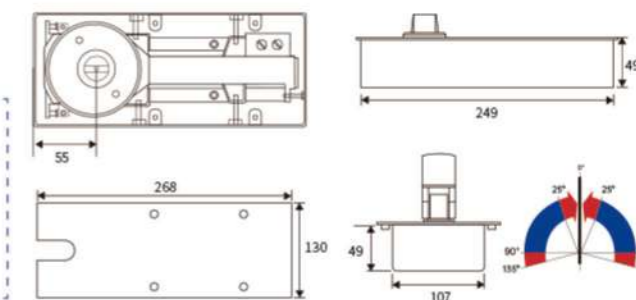

● **TECHONLOGICAL DATA** ● Yes— NO

Feature	Technological data	Feature
Suitable for maximum wide door leaf	≤2400mm	—
The maximum bearing weight	160 kg	—
Opening angle	90°–135°	●
Container size	Length 270mm	—
	Width 125mm	
	Height 65mm	

BM-KD.68

FLOOR SPRING SERIES

● **TECHONLOGICAL DATA** ● Yes— NO

Feature	Technological data	Feature
Suitable for maximum wide door leaf	≤900mm	—
The maximum bearing weight	≤100 kg	—
Opening angle	≤90°–135°	●
Container size	Length 249mm	—
	Width 107mm	
	Height 49mm	

BM-KD.7315

FLOOR SPRING SERIES

● **TECHONLOGICAL DATA** ● Yes— NO

Feature	Technological data	Feature
Suitable for maximum wide door leaf	≤1000mm	—
The maximum bearing weight	≤100 kg	—
Opening angle	90°–135°	●
Container size	Length 224mm	—
	Width 122mm	
	Height 56mm	