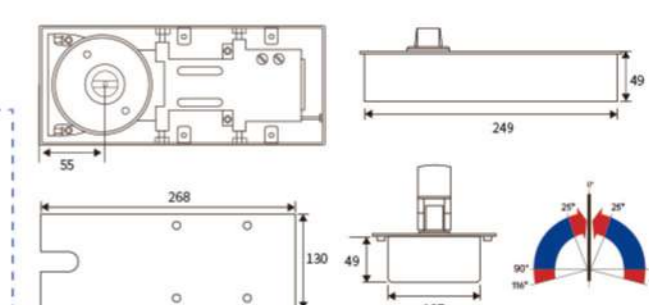

BM-KD.222

FLOOR SPRING SERIES

● **TECHONLOGICAL DATA** ● Yes... NO

Feature	Technological data	Feature
Suitable for maximum wide door leaf	≤1000mm	—
The maximum bearing weight	≤120 kg	—
Opening angle	90°-135°	●
Container size	Length	287mm
	Width	122mm
	Height	50mm

BM-KD.300

FLOOR SPRING SERIES

● **TECHONLOGICAL DATA** ● Yes... NO

Feature	Technological data	Feature
Suitable for maximum wide door leaf	≤2400mm	—
The maximum bearing weight	100 kg	—
Opening angle	90°-135°	●
Container size	Length	258mm
	Width	125mm
	Height	49mm

BM-KD.38

FLOOR SPRING SERIES

● **TECHONLOGICAL DATA** ● Yes... NO

Feature	Technological data	Feature
Suitable for maximum wide door leaf	≤900mm	—
The maximum bearing weight	≤90 kg	—
Opening angle	90°	●
Container size	Length	249mm
	Width	107mm
	Height	49mm

BM-KD.75

FLOOR SPRING SERIES

● TECHNICAL DATA ● Yes—NO

Feature	Technological data	Feature	
Suitable for maximum wide door leaf	1200mm	—	
The maximum bearing weight	150 kg	—	
Opening angle	90°—180°	●	
Container size	Length	305mm	—
	Width	145mm	
	Height	52mm	