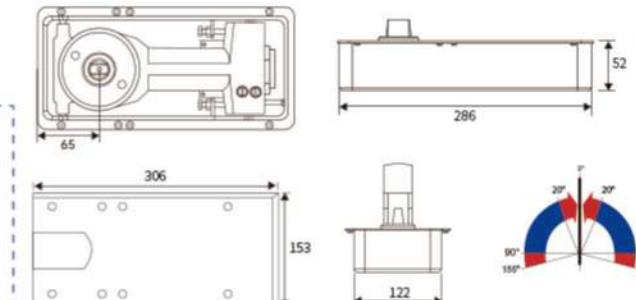

● **TECHONLOGICAL DATA** ● Yes— NO

Feature	Technological data	Feature
Suitable for maximum wide door leaf	≤2400mm	—
The maximum bearing weight	160 kg	—
Opening angle	90°–135°	●
Container size	Length 270mm	—
	Width 125mm	
	Height 65mm	

BM-KD.68

FLOOR SPRING SERIES

● **TECHONLOGICAL DATA** ● Yes— NO

Feature	Technological data	Feature
Suitable for maximum wide door leaf	≤900mm	—
The maximum bearing weight	≤100 kg	—
Opening angle	≤90°–135°	●
Container size	Length 249mm	—
	Width 107mm	
	Height 49mm	

BM-KD.7315

FLOOR SPRING SERIES

● **TECHONLOGICAL DATA** ● Yes— NO

Feature	Technological data	Feature
Suitable for maximum wide door leaf	≤1000mm	—
The maximum bearing weight	≤100 kg	—
Opening angle	90°–135°	●
Container size	Length 224mm	—
	Width 122mm	
	Height 56mm	

BM-KD.818

FLOOR SPRING SERIES

● **TECHONLOGICAL DATA** ● Yes— NO

Feature	Technological data	Feature
Suitable for maximum wide door leaf	≤1000mm	—
The maximum bearing weight	≤120 kg	—
Opening angle	90°–135°	●
Container size	Length 286mm	—
	Width 122mm	
	Height 52mm	