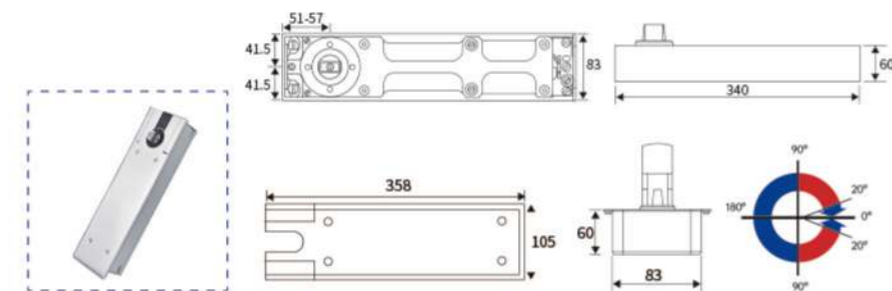

● TECHNICAL DATA ● Yes—NO

Feature	Technological data	Feature	
Suitable for maximum wide door leaf	1500mm	—	
The maximum bearing weight	300 kg	—	
Opening angle	90°—180°	●	
Container size	Length	340mm	—
	Width	105mm	
	Height	52mm