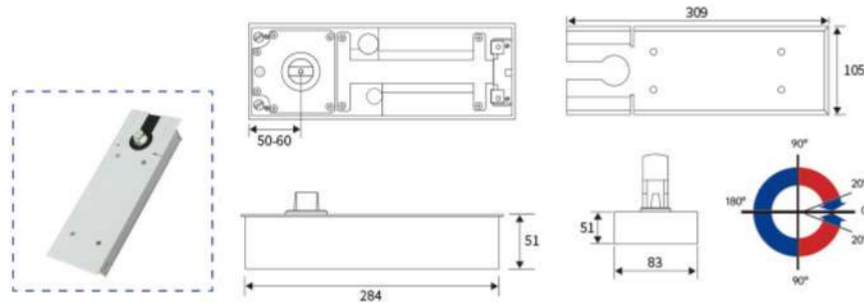

BM-KD.38

FLOOR SPRING SERIES

● **TECHONLOGICAL DATA** ● Yes... NO

Feature	Technological data	Feature
Suitable for maximum wide door leaf	≤900mm	—
The maximum bearing weight	≤90 kg	—
Opening angle	90°	●
Container size	Length	249mm
	Width	107mm
	Height	49mm

BM-KD.75

FLOOR SPRING SERIES

● TECHNICAL DATA ● Yes—NO

Feature	Technological data	Feature	
Suitable for maximum wide door leaf	1200mm	—	
The maximum bearing weight	150 kg	—	
Opening angle	90°—180°	●	
Container size	Length	305mm	—
	Width	145mm	
	Height	52mm	