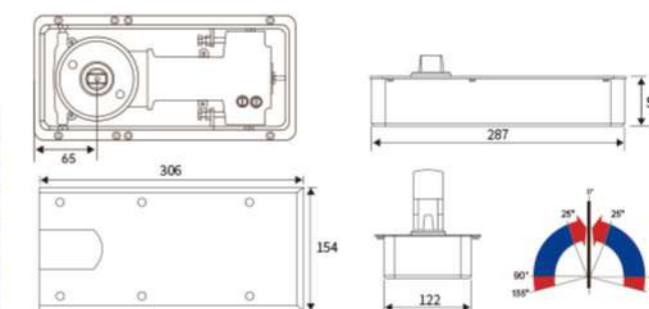

BM-KD.2400

FLOOR SPRING SERIES

● **TECHONLOGICAL DATA** ● Yes... NO

Feature	Technological data	Feature	
Suitable for maximum wide door leaf	≤2800mm	—	
The maximum bearing weight	300 kg	—	
Opening angle	90°–135°	●	
Container size	Length	309mm	—
	Width	124mm	
	Height	59mm	

BM-KD.8300

FLOOR SPRING SERIES

● **TECHONLOGICAL DATA** ● Yes... NO

Feature	Technological data	Feature
Suitable for maximum wide door leaf	≤2400mm	—
The maximum bearing weight	150 kg	—
Opening angle	90°	●
Container size	Length	288mm
	Width	131mm
	Height	52mm

BM-KD.222

FLOOR SPRING SERIES

● **TECHONLOGICAL DATA** ● Yes... NO

Feature	Technological data	Feature
Suitable for maximum wide door leaf	≤1000mm	—
The maximum bearing weight	≤120 kg	—
Opening angle	90°-135°	●
Container size	Length	287mm
	Width	122mm
	Height	50mm