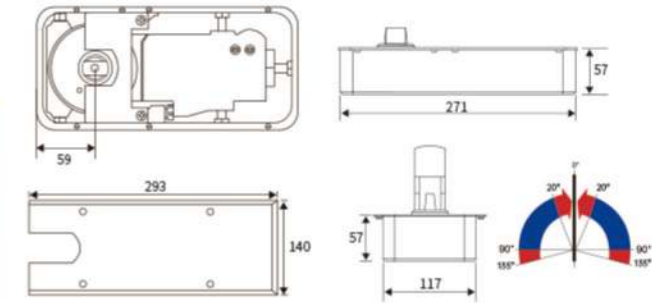

● **TECHONLOGICAL DATA** ● Yes— NO

Feature	Technological data	Feature
Suitable for maximum wide door leaf	≤2400mm	—
The maximum bearing weight	160 kg	—
Opening angle	90°–135°	●
Container size	Length 270mm	—
	Width 125mm	
	Height 65mm	

BM-KD.818

FLOOR SPRING SERIES

● **TECHONLOGICAL DATA** ● Yes— NO

Feature	Technological data	Feature
Suitable for maximum wide door leaf	≤1000mm	—
The maximum bearing weight	≤120 kg	—
Opening angle	90°–135°	●
Container size	Length 286mm	—
	Width 122mm	
	Height 52mm	

BM-KD.28

FLOOR SPRING SERIES

● **TECHONLOGICAL DATA** ● Yes... NO

Feature	Technological data	Feature	
Suitable for maximum wide door leaf	≤850mm	—	
The maximum bearing weight	≤90 kg	—	
Opening angle	90°–135°	●	
Container size	Length	249mm	—
	Width	118mm	
	Height	49mm	

BM-KD.1400

FLOOR SPRING SERIES

● **TECHONLOGICAL DATA** ● Yes... NO

Feature	Technological data	Feature	
Suitable for maximum wide door leaf	≤2500mm	—	
The maximum bearing weight	200 kg	—	
Opening angle	90°–135°	●	
Container size	Length	271mm	—
	Width	117mm	
	Height	57mm	