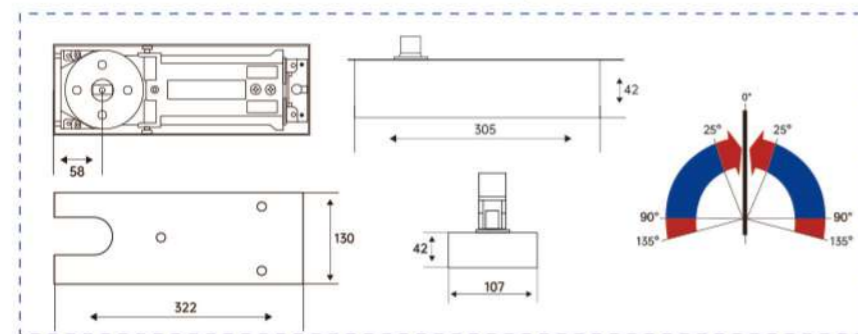

FLOOR SPRING SERIES

Around You Hardware Accessories Experts

BM-KD.84

HINGE PRECISE FLOOR SPRING

Closing force: 38Nm   Container size: 305 x 107 x 42mm
Opening angle: 90°—135°   The maximum bearing weight: ≤150 kg
Suitable for maximum wide door leaf: ≤1200 mm