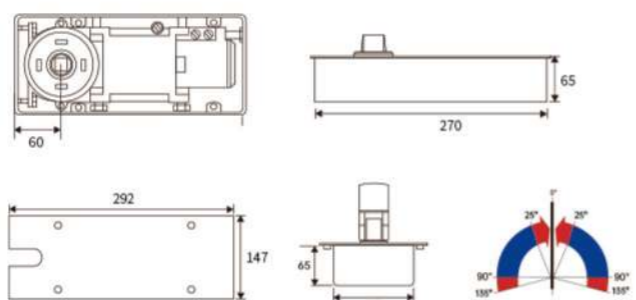

HINGE PRECISE FLOOR SPRING

Closing force: 38Nm Container size: 305 x 107 x 42mm
 Opening angle: 90°—135° The maximum bearing weight: ≤150 kg
 Suitable for maximum wide door leaf: ≤1200 mm

BM-KD.7300

FLOOR SPRING SERIES

● **TECHONLOGICAL DATA** ● Yes— NO

Feature	Technological data	Feature
Suitable for maximum wide door leaf	≤2400mm	—
The maximum bearing weight	160 kg	—
Opening angle	90°–135°	●
Container size	Length 270mm	—
	Width 125mm	
	Height 65mm	

BM-KD.68

FLOOR SPRING SERIES

● **TECHONLOGICAL DATA** ● Yes— NO

Feature	Technological data	Feature
Suitable for maximum wide door leaf	≤900mm	—
The maximum bearing weight	≤100 kg	—
Opening angle	≤90°–135°	●
Container size	Length 249mm	—
	Width 107mm	
	Height 49mm	