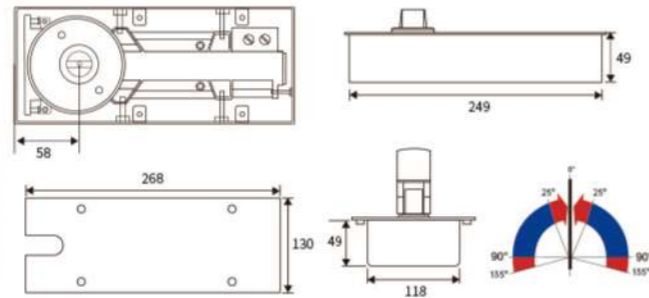

● **TECHONLOGICAL DATA** ● Yes— NO

Feature	Technological data	Feature
Suitable for maximum wide door leaf	≤2400mm	—
The maximum bearing weight	160 kg	—
Opening angle	90°–135°	●
Container size	Length 270mm	—
	Width 125mm	
	Height 65mm	

BM-KD.7315

FLOOR SPRING SERIES

● **TECHONLOGICAL DATA** ● Yes— NO

Feature	Technological data	Feature
Suitable for maximum wide door leaf	≤1000mm	—
The maximum bearing weight	≤100 kg	—
Opening angle	90°–135°	●
Container size	Length 224mm	—
	Width 122mm	
	Height 56mm	

BM-KD.818

FLOOR SPRING SERIES

● **TECHONLOGICAL DATA** ● Yes— NO

Feature	Technological data	Feature
Suitable for maximum wide door leaf	≤1000mm	—
The maximum bearing weight	≤120 kg	—
Opening angle	90°–135°	●
Container size	Length 286mm	—
	Width 122mm	
	Height 52mm	

BM-KD.28

FLOOR SPRING SERIES

● **TECHONLOGICAL DATA** ● Yes... NO

Feature	Technological data	Feature	
Suitable for maximum wide door leaf	≤850mm	—	
The maximum bearing weight	≤90 kg	—	
Opening angle	90°–135°	●	
Container size	Length	249mm	—
	Width	118mm	
	Height	49mm	