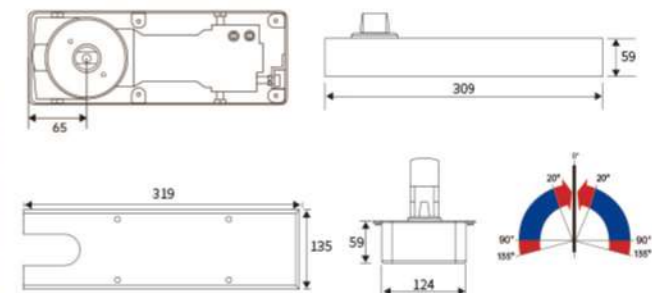

BM-KD.28

FLOOR SPRING SERIES

● **TECHONLOGICAL DATA** ● Yes... NO

Feature	Technological data	Feature	
Suitable for maximum wide door leaf	≤850mm	—	
The maximum bearing weight	≤90 kg	—	
Opening angle	90°–135°	●	
Container size	Length	249mm	—
	Width	118mm	
	Height	49mm	

BM-KD.1400

FLOOR SPRING SERIES

● **TECHONLOGICAL DATA** ● Yes... NO

Feature	Technological data	Feature	
Suitable for maximum wide door leaf	≤2500mm	—	
The maximum bearing weight	200 kg	—	
Opening angle	90°–135°	●	
Container size	Length	271mm	—
	Width	117mm	
	Height	57mm	

BM-KD.322

FLOOR SPRING SERIES

● **TECHONLOGICAL DATA** ● Yes... NO

Feature	Technological data	Feature	
Suitable for maximum wide door leaf	≤1200mm	—	
The maximum bearing weight	≤150 kg	—	
Opening angle	90°–135°	●	
Container size	Length	305mm	—
	Width	109mm	
	Height	44mm	

BM-KD.2400

FLOOR SPRING SERIES

● **TECHONLOGICAL DATA** ● Yes... NO

Feature	Technological data	Feature	
Suitable for maximum wide door leaf	≤2800mm	—	
The maximum bearing weight	300 kg	—	
Opening angle	90°–135°	●	
Container size	Length	309mm	—
	Width	124mm	
	Height	59mm	