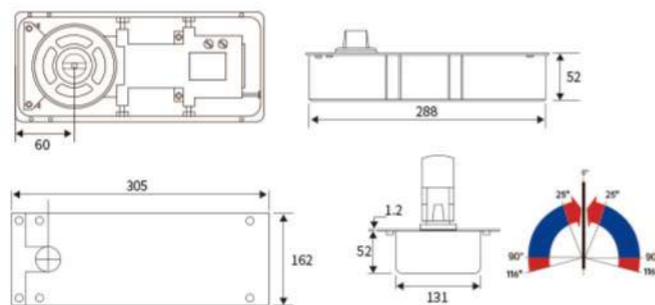

BM-KD.322

FLOOR SPRING SERIES

● **TECHONLOGICAL DATA** ● Yes... NO

Feature	Technological data	Feature	
Suitable for maximum wide door leaf	≤1200mm	—	
The maximum bearing weight	≤150 kg	—	
Opening angle	90°–135°	●	
Container size	Length	305mm	—
	Width	109mm	
	Height	44mm	

BM-KD.2400

FLOOR SPRING SERIES

● **TECHONLOGICAL DATA** ● Yes... NO

Feature	Technological data	Feature	
Suitable for maximum wide door leaf	≤2800mm	—	
The maximum bearing weight	300 kg	—	
Opening angle	90°–135°	●	
Container size	Length	309mm	—
	Width	124mm	
	Height	59mm	

BM-KD.8300

FLOOR SPRING SERIES

● **TECHONLOGICAL DATA** ● Yes... NO

Feature	Technological data	Feature
Suitable for maximum wide door leaf	≤2400mm	—
The maximum bearing weight	150 kg	—
Opening angle	90°	●
Container size	Length	288mm
	Width	131mm
	Height	52mm