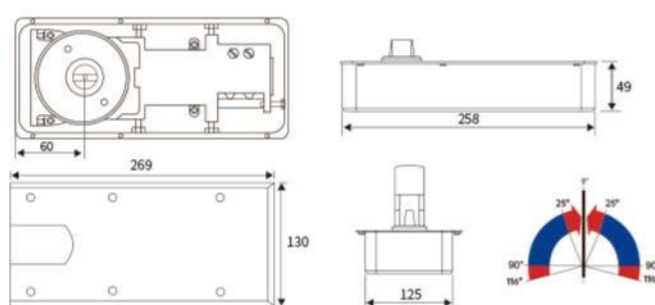

BM-KD.8300

FLOOR SPRING SERIES

● **TECHONLOGICAL DATA** ● Yes... NO

Feature	Technological data	Feature
Suitable for maximum wide door leaf	≤2400mm	—
The maximum bearing weight	150 kg	—
Opening angle	90°	●
Container size	Length	288mm
	Width	131mm
	Height	52mm

BM-KD.222

FLOOR SPRING SERIES

● **TECHONLOGICAL DATA** ● Yes... NO

Feature	Technological data	Feature
Suitable for maximum wide door leaf	≤1000mm	—
The maximum bearing weight	≤120 kg	—
Opening angle	90°-135°	●
Container size	Length	287mm
	Width	122mm
	Height	50mm

BM-KD.300

FLOOR SPRING SERIES

● **TECHONLOGICAL DATA** ● Yes... NO

Feature	Technological data	Feature
Suitable for maximum wide door leaf	≤2400mm	—
The maximum bearing weight	100 kg	—
Opening angle	90°-135°	●
Container size	Length	258mm
	Width	125mm
	Height	49mm

BM-KD.38

FLOOR SPRING SERIES

● **TECHONLOGICAL DATA** ● Yes... NO

Feature	Technological data	Feature
Suitable for maximum wide door leaf	≤900mm	—
The maximum bearing weight	≤90 kg	—
Opening angle	90°	●
Container size	Length	249mm
	Width	107mm
	Height	49mm