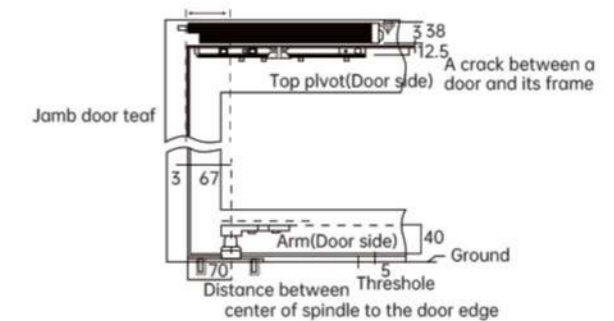

BM-KD.8300

FLOOR SPRING SERIES

● TECHNICAL DATA ● Yes—NO

Feature	Technological data	Feature	
Suitable for maximum wide door leaf	≤1000mm	—	
The maximum bearing weight	≤120 kg	—	
Opening angle	90°—120°	●	
Container size	Length	290mm	—
	Width	163mm	
	Height	52mm	

BM-KD.80

FLOOR SPRING SERIES

● TECHNICAL DATA ● Yes—NO

Feature	Technological data	Feature	
Suitable for maximum wide door leaf	1500mm	—	
The maximum bearing weight	300 kg	—	
Opening angle	90°—180°	●	
Container size	Length	340mm	—
	Width	105mm	
	Height	52mm	

BM-KD.680

FLOOR SPRING SERIES

● TECHNICAL DATA ● Yes—NO

Feature	Technological data	Feature
Suitable for maximum wide door leaf	≤2100mm	—
The maximum bearing weight	155 kg	—
Opening angle	90°/115°	●
The door closed speed is controlled by the adjusting valve	—	●
Closing force	34Nm	—
Pcs/Box	4Pcs	—