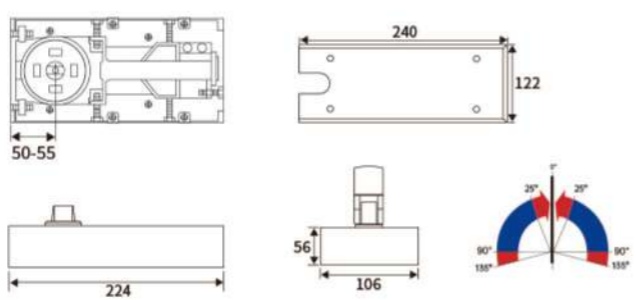

● **TECHONLOGICAL DATA** ● Yes— NO

Feature	Technological data	Feature
Suitable for maximum wide door leaf	≤2400mm	—
The maximum bearing weight	160 kg	—
Opening angle	90°–135°	●
Container size	Length 270mm	—
	Width 125mm	
	Height 65mm	

BM-KD.68

FLOOR SPRING SERIES

● **TECHONLOGICAL DATA** ● Yes— NO

Feature	Technological data	Feature
Suitable for maximum wide door leaf	≤900mm	—
The maximum bearing weight	≤100 kg	—
Opening angle	≤90°–135°	●
Container size	Length 249mm	—
	Width 107mm	
	Height 49mm	

BM-KD.7315

FLOOR SPRING SERIES

● **TECHONLOGICAL DATA** ● Yes— NO

Feature	Technological data	Feature
Suitable for maximum wide door leaf	≤1000mm	—
The maximum bearing weight	≤100 kg	—
Opening angle	90°–135°	●
Container size	Length 224mm	—
	Width 122mm	
	Height 56mm	

BM-KD.818

FLOOR SPRING SERIES

● **TECHONLOGICAL DATA** ● Yes— NO

Feature	Technological data	Feature
Suitable for maximum wide door leaf	≤1000mm	—
The maximum bearing weight	≤120 kg	—
Opening angle	90°–135°	●
Container size	Length 286mm	—
	Width 122mm	
	Height 52mm	