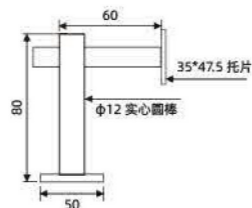

(Customizable size)

LADDER COLUMN ACCESSORIES SERIES

POOL CLIP SERIES

**ZT-E005**

Glass Holder

(Customizable size)

Materials	Finish	Size	Quantity per carton	Unit Price	Remark
201#	Sanding /Bright	Hanger: Ø12 rod through Ø19, rod length 80mm, round disc Ø48.5mm, thickness 3mm	100 pcs/ctn	Sanding finish: Matte black finish: Bright finish:	Movable head
301#	Sanding /Bright	Hanger: Rod Ø12 pass through Ø19, rod length 80mm; round disc Ø48.5mm, thickness 3mm	100 pcs/ctn	Sanding finish Matte black finish Bright finish	Movable head

**ZT-E006**

Glass Holder

(Customizable size)

Materials	Finish	Size	Quantity per carton	Unit Price	Remark
201#	Sanding /Bright	Hanger: Ø12 rod through Ø19, rod length 80mm, glass clamp Ø43mm, thickness 5mm	100 pcs/ctn	Sanding finish: Matte black finish: Bright finish:	Movable head
201#	Sanding /Bright	Hanger: Ø12 rod through Ø19, rod length 80mm, glass clamp Ø43mm, thickness 5mm	100 pcs/ctn	Sanding finish: Matte black finish: Bright finish	Movable head

POOL CLIP SERIES

**ZT-E007**

Glass Holder

(Customizable size)

Materials	Finish	Size	Quantity per carton	Unit Price	Remark
201#	Sanding /Bright	Solid welded, height 160mm, face plate Ø45mm, thickness 9.3mm, weight: 1.4kg/pc	20 pcs/ctn	Sanding finish:Matte black finish: Bright finish	
301#	Sanding /Bright	Solid welded, height 160mm, face plate Ø45mm, thickness 9.3mm, weight: 1.4kg/pc	20 pcs/ctn	Sanding finish: Matte black finish: Bright finish	

**ZT-E008**

Glass Holder

(Customizable size)

Materials	Finish	Size	Quantity per carton	Unit Price	Remark
201#	Sanding /Bright	Solid welded, height 215mm, face plate Ø45mm, thickness 9.3mm, weight: 1.9kg/pc	20 pcs/ctn	Sanding finish: Matte black finish: Bright finish	
301#	Sanding /Bright	Solid welded, height 215mm, face plate Ø45mm, thickness 9.3mm, weight: 1.9kg/pc	20 pcs/ctn	Sanding finish: Matte black finish: Bright finish	