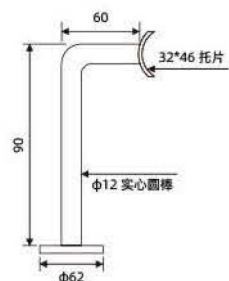

(Customizable size)

**ZT-E003**  
Glass Holder

Materials	Finish	Size	Quantity per carton	Unit Price	Remark
201#	Sanding /Bright	Round bar diameter: 12mm; 60×90mm; base plate size: 63mm, thickness 4.7mm	100 pcs/ctn	Sanding finish: Matte black finish: Bright finish:	Movable head
301#	Sanding /Bright	Round bar diameter: 12mm; 60×90mm; base plate size: 63mm, thickness 4.7mm	100 pcs/ctn	Sanding finish: ¥8, Matte black finish: Bright finish:	Movable head

(Customizable size)

**ZT-E002**  
Glass Holder

Materials	Finish	Size	Quantity per carton	Unit Price	Remark
201#	Sanding /Bright	Round bar diameter: 12mm; 60×90mm; base plate size: 63mm, thickness 4.7mm	100 pcs/ctn	Sanding finish: Matte black finish: Bright finish	Movable head
301#	Sanding /Bright	Round bar diameter: 12mm; 60×90mm; base plate size: 63mm, thickness 4.7mm	100 pcs/ctn	Sanding finish: Matte black finish: Bright finish	Movable head

(Customizable size)

LADDER COLUMN ACCESSORIES SERIES

POOL CLIP SERIES

**ZT-E005**

Glass Holder

(Customizable size)

Materials	Finish	Size	Quantity per carton	Unit Price	Remark
201#	Sanding /Bright	Hanger: Ø12 rod through Ø19, rod length 80mm, round disc Ø48.5mm, thickness 3mm	100 pcs/ctn	Sanding finish: Matte black finish: Bright finish:	Movable head
301#	Sanding /Bright	Hanger: Rod Ø12 pass through Ø19, rod length 80mm; round disc Ø48.5mm, thickness 3mm	100 pcs/ctn	Sanding finish Matte black finish Bright finish	Movable head

**ZT-E006**

Glass Holder

(Customizable size)

Materials	Finish	Size	Quantity per carton	Unit Price	Remark
201#	Sanding /Bright	Hanger: Ø12 rod through Ø19, rod length 80mm, glass clamp Ø43mm, thickness 5mm	100 pcs/ctn	Sanding finish: Matte black finish: Bright finish:	Movable head
201#	Sanding /Bright	Hanger: Ø12 rod through Ø19, rod length 80mm, glass clamp Ø43mm, thickness 5mm	100 pcs/ctn	Sanding finish: Matte black finish: Bright finish	Movable head