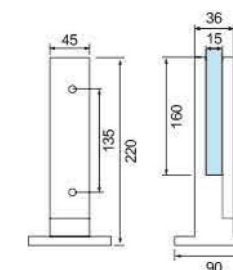

**ZT-E006**

Glass Holder

(Customizable size)

Materials	Finish	Size	Quantity per carton	Unit Price	Remark
201#	Sanding /Bright	Hanger: Ø12 rod through Ø19, rod length 80mm, glass clamp Ø43mm, thickness 5mm	100 pcs/ctn	Sanding finish: Matte black finish: Bright finish:	Movable head
201#	Sanding /Bright	Hanger: Ø12 rod through Ø19, rod length 80mm, glass clamp Ø43mm, thickness 5mm	100 pcs/ctn	Sanding finish: Matte black finish: Bright finish	Movable head

POOL CLIP SERIES

**ZT-E007**

Glass Holder

(Customizable size)

Materials	Finish	Size	Quantity per carton	Unit Price	Remark
201#	Sanding /Bright	Solid welded, height 160mm, face plate Ø45mm, thickness 9.3mm, weight: 1.4kg/pc	20 pcs/ctn	Sanding finish:Matte black finish: Bright finish	
301#	Sanding /Bright	Solid welded, height 160mm, face plate Ø45mm, thickness 9.3mm, weight: 1.4kg/pc	20 pcs/ctn	Sanding finish: Matte black finish: Bright finish	

**ZT-E008**

Glass Holder

(Customizable size)

Materials	Finish	Size	Quantity per carton	Unit Price	Remark
201#	Sanding /Bright	Solid welded, height 215mm, face plate Ø45mm, thickness 9.3mm, weight: 1.9kg/pc	20 pcs/ctn	Sanding finish: Matte black finish: Bright finish	
301#	Sanding /Bright	Solid welded, height 215mm, face plate Ø45mm, thickness 9.3mm, weight: 1.9kg/pc	20 pcs/ctn	Sanding finish: Matte black finish: Bright finish	

**ZT-E009**

Glass Holder

(Customizable size)

Materials	Finish	Size	Quantity per carton	Unit Price	Remark
201#	Sanding /Bright	Solid welded, height 200mm, face plate Ø45mm, thickness 9.3mm, weight: 1.7kg/pc	20 pcs/ctn	Sanding finish:Matte black finish: Bright finish:	
301#	Sanding /Bright	Solid welded, height 200mm, face plate Ø45mm, thickness 9.3mm, weight: 1.7kg/pc	20 pcs/ctn	Sanding finish:Matte black finish: Bright finish	