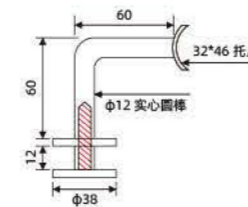

(Customizable size)

**ZT-E002**  
Glass Holder

Materials	Finish	Size	Quantity per carton	Unit Price	Remark
201#	Sanding /Bright	Round bar diameter: 12mm; 60×90mm; base plate size: 63mm, thickness 4.7mm	100 pcs/ctn	Sanding finish: Matte black finish: Bright finish	Movable head
301#	Sanding /Bright	Round bar diameter: 12mm; 60×90mm; base plate size: 63mm, thickness 4.7mm	100 pcs/ctn	Sanding finish: Matte black finish: Bright finish	Movable head

(Customizable size)

**ZT-E004**  
Glass Holder

Materials	Finish	Size	Quantity per carton	Unit Price	Remark
201#	Sanding /Bright	Round bar: $\varnothing$ 12mm, 60×60mm Clamp head: $\varnothing$ 43mm, thickness 5mm	100 pcs/ctn	Sanding finish: Matte black finish: Bright finish:	Movable head
301#	Sanding /Bright	Round bar: $\varnothing$ 12mm, 60×60mm Clamp head: $\varnothing$ 43mm, thickness 5mm	100 pcs/ctn	Sanding finish: Matte black finish: Bright finish:	Movable head

(Customizable size)

LADDER COLUMN ACCESSORIES SERIES

POOL CLIP SERIES

**ZT-E005**

Glass Holder

(Customizable size)

Materials	Finish	Size	Quantity per carton	Unit Price	Remark
201#	Sanding /Bright	Hanger: Ø12 rod through Ø19, rod length 80mm, round disc Ø48.5mm, thickness 3mm	100 pcs/ctn	Sanding finish: Matte black finish: Bright finish:	Movable head
301#	Sanding /Bright	Hanger: Rod Ø12 pass through Ø19, rod length 80mm; round disc Ø48.5mm, thickness 3mm	100 pcs/ctn	Sanding finish Matte black finish Bright finish	Movable head

**ZT-E006**

Glass Holder

(Customizable size)

Materials	Finish	Size	Quantity per carton	Unit Price	Remark
201#	Sanding /Bright	Hanger: Ø12 rod through Ø19, rod length 80mm, glass clamp Ø43mm, thickness 5mm	100 pcs/ctn	Sanding finish: Matte black finish: Bright finish:	Movable head
201#	Sanding /Bright	Hanger: Ø12 rod through Ø19, rod length 80mm, glass clamp Ø43mm, thickness 5mm	100 pcs/ctn	Sanding finish: Matte black finish: Bright finish	Movable head