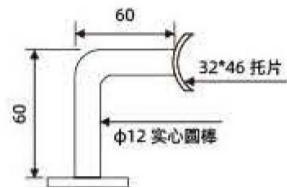

# HANDRAIL ACCESSORIES

SERIES | 

LADDER COLUMN ACCESSORIES SERIES

LADDER COLUMN ACCESSORIES SERIES

**ZT-E001**  
Glass Holder

Materials	Finish	Size	Quantity per carton	Unit Price	Remark
201#	Sanding /Bright	Round bar: $\varnothing$ 12mm, 60×60mm Base plate: 48.5mm, thickness 2.3mm	100 pcs/ctn	Sanding finish: Matte black finish: Bright finish	Movable head
301#	Sanding /Bright	Round bar: $\varnothing$ 12mm, 60×60mm Base plate: 48.5mm, thickness 2.3mm	100 pcs/ctn	Sanding finish: Matte black finish: Bright finish	Movable head

(Customizable size)

**ZT-E003**  
Glass Holder

Materials	Finish	Size	Quantity per carton	Unit Price	Remark
201#	Sanding /Bright	Round bar diameter: 12mm; 60×90mm; base plate size: 63mm, thickness 4.7mm	100 pcs/ctn	Sanding finish: Matte black finish: Bright finish:	Movable head
301#	Sanding /Bright	Round bar diameter: 12mm; 60×90mm; base plate size: 63mm, thickness 4.7mm	100 pcs/ctn	Sanding finish: ¥8, Matte black finish: Bright finish:	Movable head

(Customizable size)

**ZT-E002**  
Glass Holder

Materials	Finish	Size	Quantity per carton	Unit Price	Remark
201#	Sanding /Bright	Round bar diameter: 12mm; 60×90mm; base plate size: 63mm, thickness 4.7mm	100 pcs/ctn	Sanding finish: Matte black finish: Bright finish	Movable head
301#	Sanding /Bright	Round bar diameter: 12mm; 60×90mm; base plate size: 63mm, thickness 4.7mm	100 pcs/ctn	Sanding finish: Matte black finish: Bright finish	Movable head

**ZT-E006**

Glass Holder

(Customizable size)

Materials	Finish	Size	Quantity per carton	Unit Price	Remark
201#	Sanding /Bright	Hanger: Ø12 rod through Ø19, rod length 80mm, glass clamp Ø43mm, thickness 5mm	100 pcs/ctn	Sanding finish: Matte black finish: Bright finish:	Movable head
201#	Sanding /Bright	Hanger: Ø12 rod through Ø19, rod length 80mm, glass clamp Ø43mm, thickness 5mm	100 pcs/ctn	Sanding finish: Matte black finish: Bright finish	Movable head