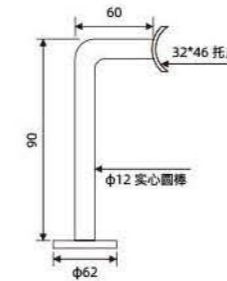

# HANDRAIL ACCESSORIES

SERIES | 

LADDER COLUMN ACCESSORIES SERIES

LADDER COLUMN ACCESSORIES SERIES

**ZT-E001**  
Glass Holder

Materials	Finish	Size	Quantity per carton	Unit Price	Remark
201#	Sanding /Bright	Round bar: $\varnothing$ 12mm, 60×60mm Base plate: 48.5mm, thickness 2.3mm	100 pcs/ctn	Sanding finish: Matte black finish: Bright finish	Movable head
301#	Sanding /Bright	Round bar: $\varnothing$ 12mm, 60×60mm Base plate: 48.5mm, thickness 2.3mm	100 pcs/ctn	Sanding finish: Matte black finish: Bright finish	Movable head

(Customizable size)

**ZT-E003**  
Glass Holder

Materials	Finish	Size	Quantity per carton	Unit Price	Remark
201#	Sanding /Bright	Round bar diameter: 12mm; 60×90mm; base plate size: 63mm, thickness 4.7mm	100 pcs/ctn	Sanding finish: Matte black finish: Bright finish:	Movable head
301#	Sanding /Bright	Round bar diameter: 12mm; 60×90mm; base plate size: 63mm, thickness 4.7mm	100 pcs/ctn	Sanding finish: ¥8, Matte black finish: Bright finish:	Movable head

(Customizable size)

**ZT-E002**  
Glass Holder

Materials	Finish	Size	Quantity per carton	Unit Price	Remark
201#	Sanding /Bright	Round bar diameter: 12mm; 60×90mm; base plate size: 63mm, thickness 4.7mm	100 pcs/ctn	Sanding finish: Matte black finish: Bright finish	Movable head
301#	Sanding /Bright	Round bar diameter: 12mm; 60×90mm; base plate size: 63mm, thickness 4.7mm	100 pcs/ctn	Sanding finish: Matte black finish: Bright finish	Movable head

**ZT-E006**

Glass Holder

(Customizable size)

Materials	Finish	Size	Quantity per carton	Unit Price	Remark
201#	Sanding /Bright	Hanger: Ø12 rod through Ø19, rod length 80mm, glass clamp Ø43mm, thickness 5mm	100 pcs/ctn	Sanding finish: Matte black finish: Bright finish:	Movable head
201#	Sanding /Bright	Hanger: Ø12 rod through Ø19, rod length 80mm, glass clamp Ø43mm, thickness 5mm	100 pcs/ctn	Sanding finish: Matte black finish: Bright finish	Movable head