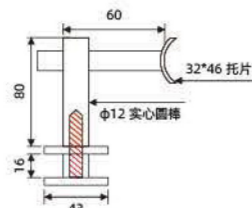

(Customizable size)

**ZT-E004**  
Glass Holder

Materials	Finish	Size	Quantity per carton	Unit Price	Remark
201#	Sanding /Bright	Round bar: $\varnothing$ 12mm, 60×60mm Clamp head: $\varnothing$ 43mm, thickness 5mm	100 pcs/ctn	Sanding finish: Matte black finish: Bright finish:	Movable head
301#	Sanding /Bright	Round bar: $\varnothing$ 12mm, 60×60mm Clamp head: $\varnothing$ 43mm, thickness 5mm	100 pcs/ctn	Sanding finish: Matte black finish: Bright finish:	Movable head

(Customizable size)

LADDER COLUMN ACCESSORIES SERIES

POOL CLIP SERIES

**ZT-E005**

Glass Holder

(Customizable size)

Materials	Finish	Size	Quantity per carton	Unit Price	Remark
201#	Sanding /Bright	Hanger: Ø12 rod through Ø19, rod length 80mm, round disc Ø48.5mm, thickness 3mm	100 pcs/ctn	Sanding finish: Matte black finish: Bright finish:	Movable head
301#	Sanding /Bright	Hanger: Rod Ø12 pass through Ø19, rod length 80mm; round disc Ø48.5mm, thickness 3mm	100 pcs/ctn	Sanding finish Matte black finish Bright finish	Movable head

**ZT-E006**

Glass Holder

(Customizable size)

Materials	Finish	Size	Quantity per carton	Unit Price	Remark
201#	Sanding /Bright	Hanger: Ø12 rod through Ø19, rod length 80mm, glass clamp Ø43mm, thickness 5mm	100 pcs/ctn	Sanding finish: Matte black finish: Bright finish:	Movable head
201#	Sanding /Bright	Hanger: Ø12 rod through Ø19, rod length 80mm, glass clamp Ø43mm, thickness 5mm	100 pcs/ctn	Sanding finish: Matte black finish: Bright finish	Movable head

POOL CLIP SERIES

**ZT-E007**

Glass Holder

(Customizable size)

Materials	Finish	Size	Quantity per carton	Unit Price	Remark
201#	Sanding /Bright	Solid welded, height 160mm, face plate Ø45mm, thickness 9.3mm, weight: 1.4kg/pc	20 pcs/ctn	Sanding finish:Matte black finish: Bright finish	
301#	Sanding /Bright	Solid welded, height 160mm, face plate Ø45mm, thickness 9.3mm, weight: 1.4kg/pc	20 pcs/ctn	Sanding finish: Matte black finish: Bright finish	