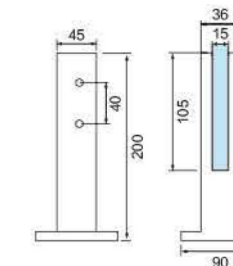

**ZT-E006**

Glass Holder

(Customizable size)

Materials	Finish	Size	Quantity per carton	Unit Price	Remark
201#	Sanding /Bright	Hanger: Ø12 rod through Ø19, rod length 80mm, glass clamp Ø43mm, thickness 5mm	100 pcs/ctn	Sanding finish: Matte black finish: Bright finish:	Movable head
201#	Sanding /Bright	Hanger: Ø12 rod through Ø19, rod length 80mm, glass clamp Ø43mm, thickness 5mm	100 pcs/ctn	Sanding finish: Matte black finish: Bright finish	Movable head

POOL CLIP SERIES

**ZT-E007**

Glass Holder

(Customizable size)

Materials	Finish	Size	Quantity per carton	Unit Price	Remark
201#	Sanding /Bright	Solid welded, height 160mm, face plate Ø45mm, thickness 9.3mm, weight: 1.4kg/pc	20 pcs/ctn	Sanding finish:Matte black finish: Bright finish	
301#	Sanding /Bright	Solid welded, height 160mm, face plate Ø45mm, thickness 9.3mm, weight: 1.4kg/pc	20 pcs/ctn	Sanding finish: Matte black finish: Bright finish	

**ZT-E008**

Glass Holder

(Customizable size)

Materials	Finish	Size	Quantity per carton	Unit Price	Remark
201#	Sanding /Bright	Solid welded, height 215mm, face plate Ø45mm, thickness 9.3mm, weight: 1.9kg/pc	20 pcs/ctn	Sanding finish: Matte black finish: Bright finish	
301#	Sanding /Bright	Solid welded, height 215mm, face plate Ø45mm, thickness 9.3mm, weight: 1.9kg/pc	20 pcs/ctn	Sanding finish: Matte black finish: Bright finish	

**ZT-E009**

Glass Holder

(Customizable size)

Materials	Finish	Size	Quantity per carton	Unit Price	Remark
201#	Sanding /Bright	Solid welded, height 200mm, face plate Ø45mm, thickness 9.3mm, weight: 1.7kg/pc	20 pcs/ctn	Sanding finish:Matte black finish: Bright finish:	
301#	Sanding /Bright	Solid welded, height 200mm, face plate Ø45mm, thickness 9.3mm, weight: 1.7kg/pc	20 pcs/ctn	Sanding finish:Matte black finish: Bright finish	