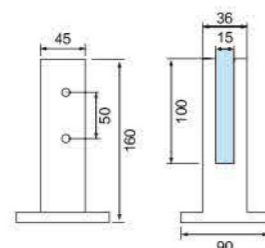

(Customizable size)

LADDER COLUMN ACCESSORIES SERIES

POOL CLIP SERIES

**ZT-E005**

Glass Holder

(Customizable size)

Materials	Finish	Size	Quantity per carton	Unit Price	Remark
201#	Sanding /Bright	Hanger: Ø12 rod through Ø19, rod length 80mm, round disc Ø48.5mm, thickness 3mm	100 pcs/ctn	Sanding finish: Matte black finish: Bright finish:	Movable head
301#	Sanding /Bright	Hanger: Rod Ø12 pass through Ø19, rod length 80mm; round disc Ø48.5mm, thickness 3mm	100 pcs/ctn	Sanding finish Matte black finish Bright finish	Movable head

**ZT-E006**

Glass Holder

(Customizable size)

Materials	Finish	Size	Quantity per carton	Unit Price	Remark
201#	Sanding /Bright	Hanger: Ø12 rod through Ø19, rod length 80mm, glass clamp Ø43mm, thickness 5mm	100 pcs/ctn	Sanding finish: Matte black finish: Bright finish:	Movable head
201#	Sanding /Bright	Hanger: Ø12 rod through Ø19, rod length 80mm, glass clamp Ø43mm, thickness 5mm	100 pcs/ctn	Sanding finish: Matte black finish: Bright finish	Movable head

POOL CLIP SERIES

**ZT-E007**

Glass Holder

(Customizable size)

Materials	Finish	Size	Quantity per carton	Unit Price	Remark
201#	Sanding /Bright	Solid welded, height 160mm, face plate Ø45mm, thickness 9.3mm, weight: 1.4kg/pc	20 pcs/ctn	Sanding finish:Matte black finish: Bright finish	
301#	Sanding /Bright	Solid welded, height 160mm, face plate Ø45mm, thickness 9.3mm, weight: 1.4kg/pc	20 pcs/ctn	Sanding finish: Matte black finish: Bright finish	

**ZT-E008**

Glass Holder

(Customizable size)

Materials	Finish	Size	Quantity per carton	Unit Price	Remark
201#	Sanding /Bright	Solid welded, height 215mm, face plate Ø45mm, thickness 9.3mm, weight: 1.9kg/pc	20 pcs/ctn	Sanding finish: Matte black finish: Bright finish	
301#	Sanding /Bright	Solid welded, height 215mm, face plate Ø45mm, thickness 9.3mm, weight: 1.9kg/pc	20 pcs/ctn	Sanding finish: Matte black finish: Bright finish	